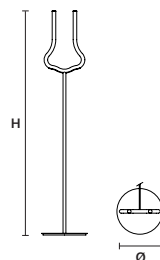

VISIO STL M3

ø 32 cm / 12.60"
 H 155 cm / 61.00"

INTEGRATED LED LIGHTING

4 W CRI>90
 3000 K – 410 NOMINAL LM

DIMM OWN BUTTON

VISIO STL M4

L 52 cm / 20.50"
 SP 32 cm / 12.60"
 H 129 cm / 50.80"

INTEGRATED LED LIGHTING

5,3 W CRI>90
 3000 K – 546,6 NOMINAL LM

DIMM OWN BUTTON

: for the US market, refer to the relevant price list.
 *ETL ONLY FOR US MARKET.

VISIO C3 M1 RD 60

∅ 60 cm / 23.60"
H MAX 150 cm / 59.10"

INTEGRATED LED LIGHTING