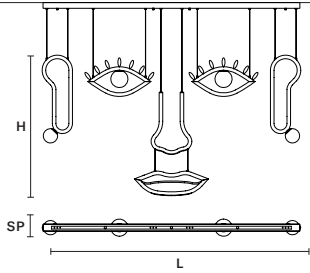

L 182 cm / 71.70"
 SP 12 cm / 4.70"
 H 99 cm / 39.00"

INTEGRATED LED LIGHTING

32,6 W CRI>90
 3000 K – 3673 NOMINAL LM

DIMM 1-10V + PUSH

VISIO S 1/2

L 117 cm / 46.10"
 SP 12 cm / 4.70"
 H 99 cm / 39.00"

INTEGRATED LED LIGHTING

L 28 cm / 11.00"
 SP 10 cm / 3.90"
 H 61 cm / 24.00"

INTEGRATED LED LIGHTING

5,5 W CRI>90
 3000 K – 645 NOMINAL LM

DIMM NO

VISIO S M4

L 52 cm / 20.50"
 SP 5 cm / 2.00"
 H 18 cm / 7.10"

INTEGRATED LED LIGHTING