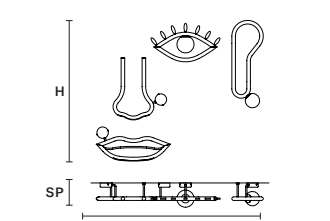

L 28 cm / 11.00"
 SP 10 cm / 3.90"
 H 61 cm / 24.00"

INTEGRATED LED LIGHTING

5,5 W CRI>90
 3000 K – 645 NOMINAL LM

DIMM NO

VISIO S M4

L 52 cm / 20.50"
 SP 5 cm / 2.00"
 H 18 cm / 7.10"

INTEGRATED LED LIGHTING

6 W CRI>90
 3000 K – 615 NOMINAL LM

DIMM NO

VISIO A FULL 

L	182 cm / 71.70"
SP	17 cm / 6.70"
H	99 cm / 39.00"
INTEGRATED LED LIGHTING	
32,6 W CRI>90	
3000 K – 3673 NOMINAL LM	

DIMM NO

VISIO A SX 

L	117 cm / 46.10"
SP	17 cm / 6.70"
H	99 cm / 39.00"
INTEGRATED LED LIGHTING	
21,6 W CRI>90	
3000 K – 2383 NOMINAL LM	

DIMM NO

VISIO A DX 

L	117 cm / 46.10"
SP	17 cm / 6.70"
H	99 cm / 39.00"
INTEGRATED LED LIGHTING	
21,6 W CRI>90	
3000 K – 2383 NOMINAL LM	

DIMM NO

VISIO A M1 

L	48 cm / 18.90"
SP	17 cm / 6.70"
H	27 cm / 10.60"
INTEGRATED LED LIGHTING	
5,5 W CRI>90	
3000 K – 645 NOMINAL LM	

DIMM NO

VISIO A M2 SX 

L	22 cm / 8.70"
SP	16 cm / 6.30"
H	61 cm / 24.00"
INTEGRATED LED LIGHTING	
5,5 W CRI>90	
3000 K – 645 NOMINAL LM	

DIMM NO

VISIO A M2 DX 

L	22 cm / 8.70"
SP	16 cm / 6.30"
H	61 cm / 24.00"
INTEGRATED LED LIGHTING	
5,5 W CRI>90	
3000 K – 645 NOMINAL LM	