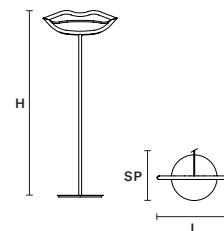

VISIO STL M3

ø 32 cm / 12.60"
 H 155 cm / 61.00"

INTEGRATED LED LIGHTING

4 W CRI>90
 3000 K – 410 NOMINAL LM

DIMM OWN BUTTON

VISIO STL M4

L 52 cm / 20.50"
 SP 32 cm / 12.60"
 H 129 cm / 50.80"

INTEGRATED LED LIGHTING

5,3 W CRI>90
 3000 K – 546,6 NOMINAL LM

DIMM OWN BUTTON

: for the US market, refer to the relevant price list.
 *ETL ONLY FOR US MARKET.

VISIO C3 M1 RD 60

∅ 60 cm / 23.60"
H MAX 150 cm / 59.10"

INTEGRATED LED LIGHTING