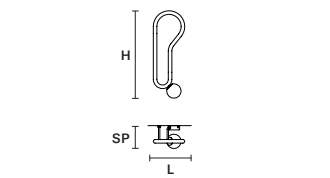

VISIO A M2 DX

L	22 cm / 8.70"
SP	16 cm / 6.30"
H	61 cm / 24.00"
INTEGRATED LED LIGHTING	
5,5 W CRI>90	
3000 K – 645 NOMINAL LM	

DIMM NO