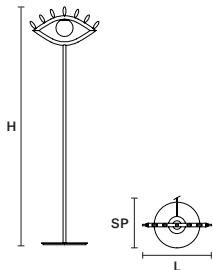

DIMM NO

 : for the US market, refer to the relevant price list.
 * ETL ONLY FOR US MARKET.

VISIO TL M1

L 48 cm / 18.90"
 SP 25.5 cm / 10.00"
 H 70 cm / 27.60"

INTEGRATED LED LIGHTING

5,5 W CRI>90
 3000 K – 645 NOMINAL LM

DIMM OWN BUTTON

VISIO TL M4

L 52 cm / 20.50"
 SP 25.5 cm / 10.00"
 H 60 cm / 23.60"

INTEGRATED LED LIGHTING

5,3 W CRI>90
 3000 K – 546,6 NOMINAL LM

DIMM OWN BUTTON

VISIO STL M1

L 48 cm / 18.90"
 SP 32 cm / 12.60"
 H 166.5 cm / 65.60"

INTEGRATED LED LIGHTING

5,5 W CRI>90
 3000 K – 645 NOMINAL LM

DIMM OWN BUTTON

VISIO STL M2

ø 32 cm / 12.60"
 H 166 cm / 65.40"

INTEGRATED LED LIGHTING

5,5 W CRI>90
 3000 K – 645 NOMINAL LM

DIMM OWN BUTTON

VISIO STL M3

ø 32 cm / 12.60"
 H 155 cm / 61.00"

INTEGRATED LED LIGHTING

4 W CRI>90
 3000 K – 410 NOMINAL LM

DIMM OWN BUTTON

VISIO STL M4

L 52 cm / 20.50"
 SP 32 cm / 12.60"
 H 129 cm / 50.80"

INTEGRATED LED LIGHTING