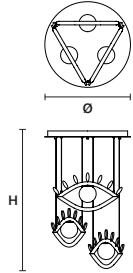

VISIO C3 M1 RD 60

∅ 60 cm / 23.60"
H MAX 150 cm / 59.10"

INTEGRATED LED LIGHTING

16,5 W CRI>90

3000 K – 1935 NOMINAL LM

DIMM 1-10V + PUSH