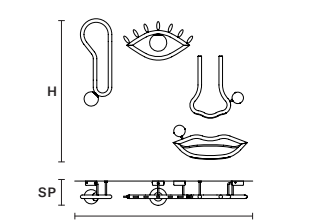

L 28 cm / 11.00"
 SP 10 cm / 3.90"
 H 61 cm / 24.00"

INTEGRATED LED LIGHTING

5,5 W CRI>90
 3000 K – 645 NOMINAL LM

DIMM NO

VISIO S M4

L 52 cm / 20.50"
 SP 5 cm / 2.00"
 H 18 cm / 7.10"

INTEGRATED LED LIGHTING

6 W CRI>90
 3000 K – 615 NOMINAL LM

DIMM NO

VISIO A FULL 

L	182 cm / 71.70"
SP	17 cm / 6.70"
H	99 cm / 39.00"
INTEGRATED LED LIGHTING	
32,6 W CRI>90	
3000 K – 3673 NOMINAL LM	

DIMM NO

VISIO A SX 

L	117 cm / 46.10"
SP	17 cm / 6.70"
H	99 cm / 39.00"
INTEGRATED LED LIGHTING	
21,6 W CRI>90	
3000 K – 2383 NOMINAL LM	

DIMM NO

VISIO A DX 

L	117 cm / 46.10"
SP	17 cm / 6.70"
H	99 cm / 39.00"
INTEGRATED LED LIGHTING	
21,6 W CRI>90	
3000 K – 2383 NOMINAL LM	

DIMM NO

VISIO A M1 

L	48 cm / 18.90"
SP	17 cm / 6.70"
H	27 cm / 10.60"
INTEGRATED LED LIGHTING	
5,5 W CRI>90	
3000 K – 645 NOMINAL LM	

DIMM NO

VISIO A M2 SX 

L	22 cm / 8.70"
SP	16 cm / 6.30"
H	61 cm / 24.00"
INTEGRATED LED LIGHTING	
5,5 W CRI>90	
3000 K – 645 NOMINAL LM	

DIMM NO

VISIO A M2 DX 

L	22 cm / 8.70"
SP	16 cm / 6.30"
H	61 cm / 24.00"
INTEGRATED LED LIGHTING	
5,5 W CRI>90	
3000 K – 645 NOMINAL LM	