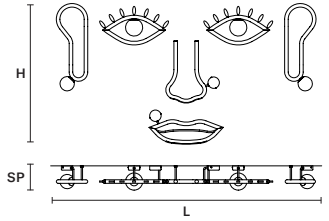

L 28 cm / 11.00"
 SP 10 cm / 3.90"
 H 61 cm / 24.00"

INTEGRATED LED LIGHTING

5,5 W CRI>90
 3000 K – 645 NOMINAL LM

DIMM NO

VISIO S M4

L 52 cm / 20.50"
 SP 5 cm / 2.00"
 H 18 cm / 7.10"

INTEGRATED LED LIGHTING

6 W CRI>90
 3000 K – 615 NOMINAL LM

DIMM NO

VISIO A FULL 

L	182 cm / 71.70"
SP	17 cm / 6.70"
H	99 cm / 39.00"
INTEGRATED LED LIGHTING	
32,6 W CRI>90	
3000 K – 3673 NOMINAL LM	

DIMM NO

VISIO A SX 

L	117 cm / 46.10"
SP	17 cm / 6.70"
H	99 cm / 39.00"
INTEGRATED LED LIGHTING	
21,6 W CRI>90	
3000 K – 2383 NOMINAL LM	

DIMM NO

VISIO A DX 

L	117 cm / 46.10"
SP	17 cm / 6.70"
H	99 cm / 39.00"
INTEGRATED LED LIGHTING	
21,6 W CRI>90	
3000 K – 2383 NOMINAL LM	

DIMM NO

VISIO A M1 

L	48 cm / 18.90"
SP	17 cm / 6.70"
H	27 cm / 10.60"
INTEGRATED LED LIGHTING	
5,5 W CRI>90	
3000 K – 645 NOMINAL LM	