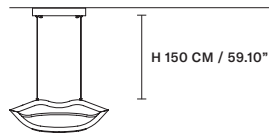

STANDARD CABLES FOR ALL SUSPENSIONS