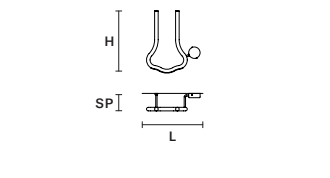

DIMM NO

VISIO A M2 SX 

L	22 cm / 8.70"
SP	16 cm / 6.30"
H	61 cm / 24.00"
INTEGRATED LED LIGHTING	
5,5 W CRI>90	
3000 K – 645 NOMINAL LM	

DIMM NO

VISIO A M2 DX 

L	22 cm / 8.70"
SP	16 cm / 6.30"
H	61 cm / 24.00"
INTEGRATED LED LIGHTING	
5,5 W CRI>90	
3000 K – 645 NOMINAL LM	

DIMM NO

VISIO A M3 

L	37.5 cm / 14.80"
SP	12 cm / 4.70"
H	43 cm / 16.90"
INTEGRATED LED LIGHTING	
4,6 W CRI>90	
3000 K – 478 NOMINAL LM	

DIMM NO

VISIO A M4 

L	52 cm / 20.50"
SP	12 cm / 4.70"
H	24 cm / 9.40"
INTEGRATED LED LIGHTING	
6 W CRI>90	
3000 K – 615 NOMINAL LM	