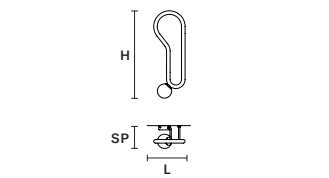

VISIO A M2 SX

L	22 cm / 8.70"
SP	16 cm / 6.30"
H	61 cm / 24.00"
INTEGRATED LED LIGHTING	
5,5 W CRI>90	
3000 K – 645 NOMINAL LM	

DIMM NO