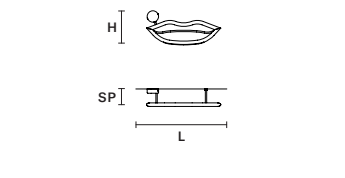

DIMM NO

VISIO A M3 

L	37.5 cm / 14.80"
SP	12 cm / 4.70"
H	43 cm / 16.90"
INTEGRATED LED LIGHTING	
4,6 W CRI>90	
3000 K – 478 NOMINAL LM	

DIMM NO

VISIO A M4 

L	52 cm / 20.50"
SP	12 cm / 4.70"
H	24 cm / 9.40"
INTEGRATED LED LIGHTING	
6 W CRI>90	
3000 K – 615 NOMINAL LM	

DIMM NO

 : for the US market, refer to the relevant price list.
 * ETL ONLY FOR US MARKET.

VISIO TL M1

L 48 cm / 18.90"
 SP 25.5 cm / 10.00"
 H 70 cm / 27.60"

INTEGRATED LED LIGHTING

5,5 W CRI>90
 3000 K – 645 NOMINAL LM