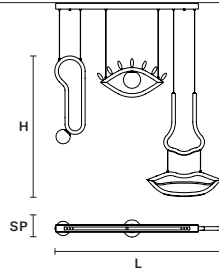

L 182 cm / 71.70"
 SP 12 cm / 4.70"
 H 99 cm / 39.00"

INTEGRATED LED LIGHTING

32,6 W CRI>90
 3000 K – 3673 NOMINAL LM

DIMM 1-10V + PUSH

VISIO S 1/2

L 117 cm / 46.10"
 SP 12 cm / 4.70"
 H 99 cm / 39.00"

INTEGRATED LED LIGHTING

21,6 W CRI>90
 3000 K – 2383 NOMINAL LM

DIMM 1-10V + PUSH

VISIO S M1

L 48 cm / 18.90"
 SP 12 cm / 4.70"
 H 27 cm / 10.60"

INTEGRATED LED LIGHTING

5,5 W CRI>90
 3000 K – 645 NOMINAL LM

DIMM NO

VISIO S M2

L 28 cm / 11.00"
 SP 10 cm / 3.90"
 H 61 cm / 24.00"

INTEGRATED LED LIGHTING

5,5 W CRI>90
 3000 K – 645 NOMINAL LM

DIMM NO

VISIO S M4

L 52 cm / 20.50"
 SP 5 cm / 2.00"
 H 18 cm / 7.10"

INTEGRATED LED LIGHTING