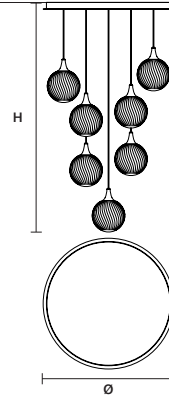

** BULB MAX Ø 62 MM L 185 MM

ETL : for the US market, refer to the relevant price list.
 * ETL ONLY FOR US MARKET.

TEE C3 RD 40

∅ 44 cm / 17.30"
H MAX 175 cm / 68.90"

STANDARD LIGHTING

3×E14×15 W MAX (NOT INCL.)*

USA 3×E12×40 W MAX (NOT INCL.)*

* BULB MAX ∅ 37 mm L 70 mm

TEE C5 RD 60

∅ 62 cm / 24.40"
H MAX 175 cm / 68.90"

STANDARD LIGHTING

5×E14×15 W MAX (NOT INCL.)*

USA 5×E12×40 W MAX (NOT INCL.)*

* BULB MAX ∅ 37 mm L 70 mm

TEE C7 RD 80

∅ 80 cm / 31.50"
H MAX 175 cm / 68.90"

STANDARD LIGHTING

7×E14×15 W MAX (NOT INCL.)*

USA 7×E12×40 W MAX (NOT INCL.)*

* BULB MAX ∅ 37 mm L 70 mm

TEE C3 LN 75

L 75 cm / 29.50"
H MAX 175 cm / 68.90"

STANDARD LIGHTING

3×E14×15 W MAX (NOT INCL.)*

USA 3×E12×40 W MAX (NOT INCL.)*

* BULB MAX ∅ 37 mm L 70 mm

TEE C5 LN 125

L 125 cm / 49.20"
H MAX 175 cm / 68.90"

STANDARD LIGHTING

5×E14×15 W MAX (NOT INCL.)*