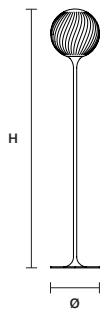

STANDARD LIGHTING

1×E14×15 W MAX (NOT INCL.)*

USA 1×E12×40 W MAX (NOT INCL.)*

* BULB MAX Ø 37 mm L 70 mm

TEE TL1 20

Ø 20 cm / 7.90"
 H 48 cm / 18.90"

STANDARD LIGHTING

1×E14×15 W MAX (NOT INCL.)*

USA 1×E12×40 W MAX (NOT INCL.)*

* BULB MAX Ø 37 mm L 70 mm

TEE STL1

Ø 30 cm / 11.80"
 H 160 cm / 63.00"

STANDARD LIGHTING

1×E14×15 W MAX (NOT INCL.)*

USA 1×E12×40 W MAX (NOT INCL.)*

* BULB MAX Ø 62 mm L 185 mm

TEE STL3

L 52 cm / 20.50"
 SP 45 cm / 17.70"
 H 170 cm / 66.90"

STANDARD LIGHTING

2×E14×15 W MAX (NOT INCL.)*

1×E27×20 W MAX (NOT INCL.)**

USA 2×E12×40 W MAX (NOT INCL.)*

1×E26×60 W MAX (NOT INCL.)**

* BULB MAX Ø 37 MM L 70 MM

** BULB MAX Ø 62 MM L 185 MM

ETL : for the US market, refer to the relevant price list.
 * ETL ONLY FOR US MARKET.

TEE C3 RD 40

∅ 44 cm / 17.30"
H MAX 175 cm / 68.90"

STANDARD LIGHTING

3×E14×15 W MAX (NOT INCL.)*