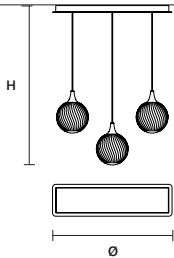

** BULB MAX Ø 62 MM L 185 MM

ETL : for the US market, refer to the relevant price list.
 * ETL ONLY FOR US MARKET.

TEE C3 RD 40

∅ 44 cm / 17.30"
H MAX 175 cm / 68.90"

STANDARD LIGHTING

3×E14×15 W MAX (NOT INCL.)*

USA 3×E12×40 W MAX (NOT INCL.)*

* BULB MAX ∅ 37 mm L 70 mm

TEE C5 RD 60

∅ 62 cm / 24.40"
H MAX 175 cm / 68.90"

STANDARD LIGHTING

5×E14×15 W MAX (NOT INCL.)*

USA 5×E12×40 W MAX (NOT INCL.)*

* BULB MAX ∅ 37 mm L 70 mm

TEE C7 RD 80

∅ 80 cm / 31.50"
H MAX 175 cm / 68.90"

STANDARD LIGHTING

7×E14×15 W MAX (NOT INCL.)*

USA 7×E12×40 W MAX (NOT INCL.)*

* BULB MAX ∅ 37 mm L 70 mm

TEE C3 LN 75

L 75 cm / 29.50"
H MAX 175 cm / 68.90"

STANDARD LIGHTING

3×E14×15 W MAX (NOT INCL.)*

USA 3×E12×40 W MAX (NOT INCL.)*

* BULB MAX ∅ 37 mm L 70 mm

TEE C5 LN 125

L 125 cm / 49.20"
H MAX 175 cm / 68.90"

STANDARD LIGHTING

5×E14×15 W MAX (NOT INCL.)*