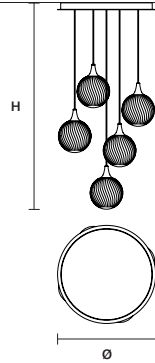

** BULB MAX Ø 62 MM L 185 MM

ETL : for the US market, refer to the relevant price list.
 * ETL ONLY FOR US MARKET.

TEE C3 RD 40

∅ 44 cm / 17.30"
H MAX 175 cm / 68.90"

STANDARD LIGHTING

3×E14×15 W MAX (NOT INCL.)*

USA 3×E12×40 W MAX (NOT INCL.)*

* BULB MAX ∅ 37 mm L 70 mm

TEE C5 RD 60

∅ 62 cm / 24.40"
H MAX 175 cm / 68.90"

STANDARD LIGHTING

5×E14×15 W MAX (NOT INCL.)*

USA 5×E12×40 W MAX (NOT INCL.)*

* BULB MAX ∅ 37 mm L 70 mm

TEE C7 RD 80

∅ 80 cm / 31.50"
H MAX 175 cm / 68.90"

STANDARD LIGHTING

7×E14×15 W MAX (NOT INCL.)*

USA 7×E12×40 W MAX (NOT INCL.)*

* BULB MAX ∅ 37 mm L 70 mm

TEE C3 LN 75

L 75 cm / 29.50"
H MAX 175 cm / 68.90"

STANDARD LIGHTING

3×E14×15 W MAX (NOT INCL.)*

USA 3×E12×40 W MAX (NOT INCL.)*

* BULB MAX ∅ 37 mm L 70 mm

TEE C5 LN 125

L 125 cm / 49.20"
H MAX 175 cm / 68.90"

STANDARD LIGHTING

5×E14×15 W MAX (NOT INCL.)*