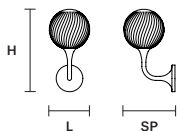

∅ 120 cm / 47.20"
SP 80 cm / 31.50"
H 63.5 cm / 25.00"

STANDARD LIGHTING

8×E14×15 W MAX (NOT INCL.)*
USA 8×E12×40 W MAX (NOT INCL.)*

* BULB MAX Ø 37 mm L 70 mm

TEE PL8 OV 160   

∅ 160 cm / 63.00"
SP 107 cm / 42.10"
H 63.5 cm / 25.00"

STANDARD LIGHTING

8×E14×15 W MAX (NOT INCL.)*
USA 8×E12×40 W MAX (NOT INCL.)*

* BULB MAX Ø 37 mm L 70 mm

Ⓜ : for the US market, refer to the relevant price list.

TEE A1 20

L 20 cm / 7.90"
 SP 26 cm / 10.20"
 H 41 cm / 16.10"

STANDARD LIGHTING

1×E14×15 W MAX (NOT INCL.)*

USA 1×E12×40 W MAX (NOT INCL.)*

* BULB MAX Ø 37 mm L 70 mm

TEE TL1 20

Ø 20 cm / 7.90"
 H 48 cm / 18.90"

STANDARD LIGHTING

1×E14×15 W MAX (NOT INCL.)*