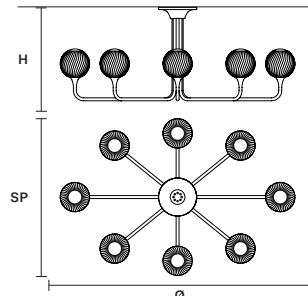

∅ 120 cm / 47.20"
SP 80 cm / 31.50"
H 63.5 cm / 25.00"

STANDARD LIGHTING

8×E14×15 W MAX (NOT INCL.)*
USA 8×E12×40 W MAX (NOT INCL.)*

* BULB MAX Ø 37 mm L 70 mm

TEE PL8 OV 160   

∅ 160 cm / 63.00"
SP 107 cm / 42.10"
H 63.5 cm / 25.00"

STANDARD LIGHTING

8×E14×15 W MAX (NOT INCL.)*
USA 8×E12×40 W MAX (NOT INCL.)*

* BULB MAX Ø 37 mm L 70 mm

Ⓜ : for the US market, refer to the relevant price list.

TEE A1 20

L 20 cm / 7.90"
 SP 26 cm / 10.20"
 H 41 cm / 16.10"