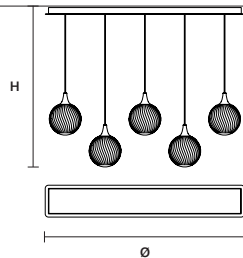

STANDARD LIGHTING

5×E14×15 W MAX (NOT INCL.)*

USA 5×E12×40 W MAX (NOT INCL.)*

* BULB MAX ∅ 37 mm L 70 mm