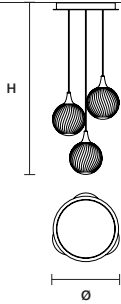

USA 1×E12×40 W MAX (NOT INCL.)*

* BULB MAX Ø 37 mm L 70 mm

TEE STL1

Ø 30 cm / 11.80"
 H 160 cm / 63.00"

STANDARD LIGHTING

1×E14×15 W MAX (NOT INCL.)*

USA 1×E12×40 W MAX (NOT INCL.)*

* BULB MAX Ø 62 mm L 185 mm

TEE STL3

L 52 cm / 20.50"
 SP 45 cm / 17.70"
 H 170 cm / 66.90"

STANDARD LIGHTING

2×E14×15 W MAX (NOT INCL.)*

1×E27×20 W MAX (NOT INCL.)**

USA 2×E12×40 W MAX (NOT INCL.)*

1×E26×60 W MAX (NOT INCL.)**

* BULB MAX Ø 37 MM L 70 MM

** BULB MAX Ø 62 MM L 185 MM

ETL : for the US market, refer to the relevant price list.
 * ETL ONLY FOR US MARKET.

TEE C3 RD 40

∅ 44 cm / 17.30"
H MAX 175 cm / 68.90"

STANDARD LIGHTING

3×E14×15 W MAX (NOT INCL.)*

USA 3×E12×40 W MAX (NOT INCL.)*

* BULB MAX ∅ 37 mm L 70 mm

TEE C5 RD 60

∅ 62 cm / 24.40"
H MAX 175 cm / 68.90"

STANDARD LIGHTING

5×E14×15 W MAX (NOT INCL.)*

USA 5×E12×40 W MAX (NOT INCL.)*

* BULB MAX ∅ 37 mm L 70 mm