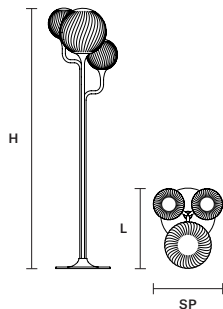

STANDARD LIGHTING

1×E14×15 W MAX (NOT INCL.)*

USA 1×E12×40 W MAX (NOT INCL.)*

* BULB MAX Ø 37 mm L 70 mm

TEE TL1 20

Ø 20 cm / 7.90"
 H 48 cm / 18.90"

STANDARD LIGHTING

1×E14×15 W MAX (NOT INCL.)*

USA 1×E12×40 W MAX (NOT INCL.)*

* BULB MAX Ø 37 mm L 70 mm

TEE STL1

Ø 30 cm / 11.80"
 H 160 cm / 63.00"

STANDARD LIGHTING

1×E14×15 W MAX (NOT INCL.)*

USA 1×E12×40 W MAX (NOT INCL.)*

* BULB MAX Ø 62 mm L 185 mm

TEE STL3

L 52 cm / 20.50"
 SP 45 cm / 17.70"
 H 170 cm / 66.90"

STANDARD LIGHTING

2×E14×15 W MAX (NOT INCL.)*

1×E27×20 W MAX (NOT INCL.)**

USA 2×E12×40 W MAX (NOT INCL.)*

1×E26×60 W MAX (NOT INCL.)**

* BULB MAX Ø 37 MM L 70 MM

** BULB MAX Ø 62 MM L 185 MM

ETL : for the US market, refer to the relevant price list.
 * ETL ONLY FOR US MARKET.

TEE C3 RD 40

∅ 44 cm / 17.30"
H MAX 175 cm / 68.90"

STANDARD LIGHTING

3×E14×15 W MAX (NOT INCL.)*