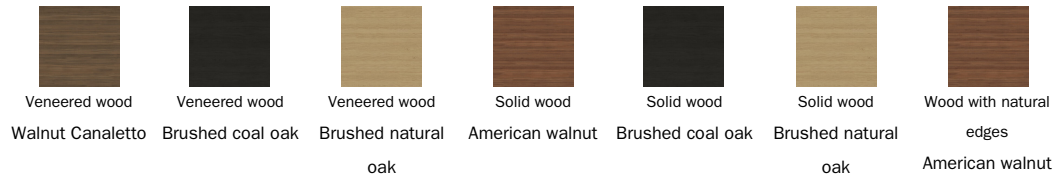

## Rectangular top

Wood

Ceramic

## Wood

|   |   |   |
|---|---|---|
|  |  |  |
| Veneered wood   | Veneered wood   | Veneered wood   |
| Walnut Canaletto  | Brushed coal oak  | Brushed natural oak   |

---

Glossy ceramic  
Rosso imperiale

Glossy ceramic  
Black Onyx

Glossy ceramic  
Mountain peak

---

The samples above represent the complete range of materials and finishes available for this product (regardless of the top shape or size, in the case of tables). Fabrics, eco-leather, leather and emery leather shown in this website are a selection. Colors and finishes are approximate and may slightly differ from actual ones. Please visit Bonaldo dealers to see the complete sample collection and get further details about our products.