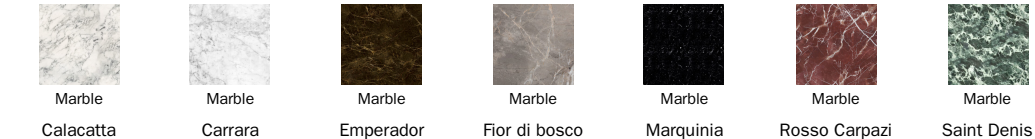

## Rectangular top

Wood

Ceramic

# Barrel shaped top

Wood

Ceramic

Marble

---

# Round top

## Ceramic

|   |   |   |   |   |  |   |   |
|---|---|---|---|---|--|---|---|
|  |  |  |  |  |  |  |  |
| Mat ceramic   | Glossy ceramic  | Silk finish ceramic   | Glossy ceramic  | Mat ceramic   | Glossy ceramic   | Glossy ceramic  | Glossy ceramic  |
| Ardesia grey  | Calacatta   | Calacatta macchia vecchia   | Imperial grey   | Laurent   | Rosso imperiale  | Black Onyx  | Mountain peak   |