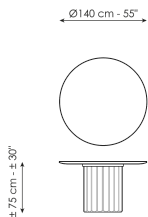

elegant and surprising elongated cylinder that recalls the shape of a Greek column and which pushes the design towards ancient architectural horizons.

Data sheet

Width: 200cm
Depth: 108cm
Height: ± 75cm

Width: 250cm
Depth: 112cm
Height: ± 75cm

Width: 280cm
Depth: 115cm
Height: ± 75cm

Width: 300cm
Depth: 120cm
Height: ± 75cm

Width: 300cm
Depth: 140cm
Height: ± 75cm

Width: 140cm
Depth: 140cm
Height: ± 75cm

Width: 160cm
Depth: 160cm
Height: ± 75cm

Width: 180cm
Depth: 180cm
Height: ± 75cm

Barrel shaped top

Wood

Veneered wood

Walnut Canaletto

Solid wood

Brushed coal oak