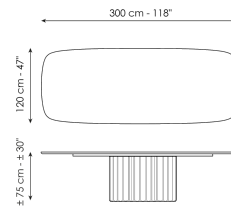

elegant and surprising elongated cylinder that recalls the shape of a Greek column and which pushes the design towards ancient architectural horizons.

Data sheet

Width: 200cm
Depth: 108cm
Height: ± 75cm

Width: 250cm
Depth: 112cm
Height: ± 75cm

Width: 280cm
Depth: 115cm
Height: ± 75cm

Width: 300cm
Depth: 120cm
Height: ± 75cm

Width: 300cm
Depth: 140cm
Height: ± 75cm

Width: 140cm
Depth: 140cm
Height: ± 75cm

Width: 160cm
Depth: 160cm
Height: ± 75cm

Width: 180cm
Depth: 180cm
Height: ± 75cm

Barrel shaped top

Wood

Veneered wood

Walnut Canaletto

Solid wood

Brushed coal oak