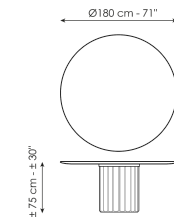

elegant and surprising elongated cylinder that recalls the shape of a Greek column and which pushes the design towards ancient architectural horizons.

Data sheet

Width: 200cm
Depth: 108cm
Height: ± 75cm

Width: 250cm
Depth: 112cm
Height: ± 75cm

Width: 280cm
Depth: 115cm
Height: ± 75cm

Width: 300cm
Depth: 120cm
Height: ± 75cm

Width: 300cm
Depth: 140cm
Height: ± 75cm

Width: 140cm
Depth: 140cm
Height: ± 75cm

Width: 160cm
Depth: 160cm
Height: ± 75cm

Width: 180cm
Depth: 180cm
Height: ± 75cm

Barrel shaped top

Wood

Veneered wood

Walnut Canaletto

Solid wood

Brushed coal oak