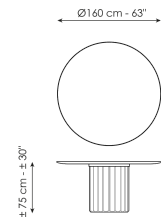

elegant and surprising elongated cylinder that recalls the shape of a Greek column and which pushes the design towards ancient architectural horizons.

Data sheet

Width: 200cm
Depth: 108cm
Height: ± 75cm

Width: 250cm
Depth: 112cm
Height: ± 75cm

Width: 280cm
Depth: 115cm
Height: ± 75cm

Width: 300cm
Depth: 120cm
Height: ± 75cm

Width: 300cm
Depth: 140cm
Height: ± 75cm

Width: 140cm
Depth: 140cm
Height: ± 75cm

Width: 160cm
Depth: 160cm
Height: ± 75cm

Width: 180cm
Depth: 180cm
Height: ± 75cm

Barrel shaped top

Wood

Veneered wood

Walnut Canaletto

Solid wood

Brushed coal oak