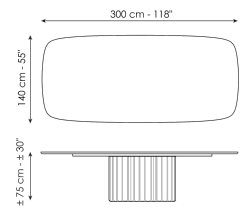

elegant and surprising elongated cylinder that recalls the shape of a Greek column and which pushes the design towards ancient architectural horizons.

Data sheet

Width: 200cm
Depth: 108cm
Height: ± 75cm

Width: 250cm
Depth: 112cm
Height: ± 75cm

Width: 280cm
Depth: 115cm
Height: ± 75cm

Width: 300cm
Depth: 120cm
Height: ± 75cm

Width: 300cm
Depth: 140cm
Height: ± 75cm

Width: 140cm
Depth: 140cm
Height: ± 75cm

Width: 160cm
Depth: 160cm
Height: ± 75cm

Width: 180cm
Depth: 180cm
Height: ± 75cm

Barrel shaped top

Wood

Veneered wood

Walnut Canaletto

Solid wood

Brushed coal oak