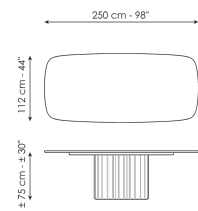

elegant and surprising elongated cylinder that recalls the shape of a Greek column and which pushes the design towards ancient architectural horizons.

Data sheet

Width: 200cm
Depth: 108cm
Height: ± 75cm

Width: 250cm
Depth: 112cm
Height: ± 75cm

Width: 280cm
Depth: 115cm
Height: ± 75cm

Width: 300cm
Depth: 120cm
Height: ± 75cm

Width: 300cm
Depth: 140cm
Height: ± 75cm

Width: 140cm
Depth: 140cm
Height: ± 75cm

Width: 160cm
Depth: 160cm
Height: ± 75cm

Width: 180cm
Depth: 180cm
Height: ± 75cm

Barrel shaped top

Wood

Veneered wood

Walnut Canaletto

Solid wood

Brushed coal oak