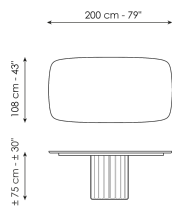

elegant and surprising elongated cylinder that recalls the shape of a Greek column and which pushes the design towards ancient architectural horizons.

Data sheet

Width: 200cm
Depth: 108cm
Height: ± 75cm

Width: 250cm
Depth: 112cm
Height: ± 75cm

Width: 280cm
Depth: 115cm
Height: ± 75cm

Width: 300cm
Depth: 120cm
Height: ± 75cm

Width: 300cm
Depth: 140cm
Height: ± 75cm

Width: 140cm
Depth: 140cm
Height: ± 75cm

Width: 160cm
Depth: 160cm
Height: ± 75cm

Width: 180cm
Depth: 180cm
Height: ± 75cm

Barrel shaped top

Wood

Veneered wood

Walnut Canaletto

Solid wood

Brushed coal oak