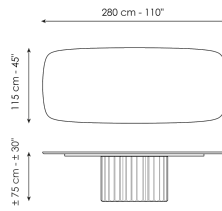

elegant and surprising elongated cylinder that recalls the shape of a Greek column and which pushes the design towards ancient architectural horizons.

Data sheet

Width: 200cm
Depth: 108cm
Height: ± 75cm

Width: 250cm
Depth: 112cm
Height: ± 75cm

Width: 280cm
Depth: 115cm
Height: ± 75cm

Width: 300cm
Depth: 120cm
Height: ± 75cm

Width: 300cm
Depth: 140cm
Height: ± 75cm

Width: 140cm
Depth: 140cm
Height: ± 75cm

Width: 160cm
Depth: 160cm
Height: ± 75cm

Width: 180cm
Depth: 180cm
Height: ± 75cm

Barrel shaped top

Wood

Veneered wood

Walnut Canaletto

Solid wood

Brushed coal oak