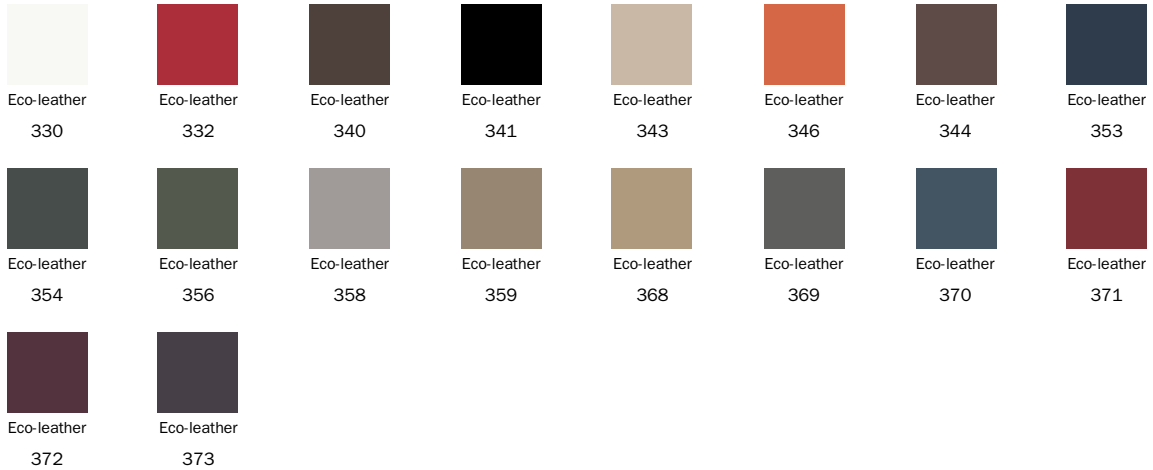

the quality of the workmanship in the details and the sophisticated choice of materials and finishes and those promised by the shapes, which indicate an unlimited level of comfort.

Data sheet

Memo
Width: 60cm
Depth: 60cm
Height: 90cm

Cover

Leather

Eco Leather

Fabric - 900

Fabric - Azimut
9B02

Fabric - Azimut
9B08

Fabric - Azimut
9B17

Fabric - Azimut
9B22

Metal finish
Mat copper

The samples above represent the complete range of materials and finishes available for this product (regardless of the top shape or size, in the case of tables). Fabrics, eco-leather, leather and emery leather shown in this website are a selection. Colors and finishes are approximate and may slightly differ from actual ones. Please visit Bonaldo dealers to see the complete sample collection and get further details about our products.