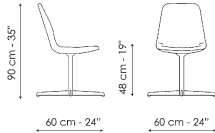

the quality of the workmanship in the details and the sophisticated choice of materials and finishes and those promised by the shapes, which indicate an unlimited level of comfort.

Data sheet

Memo
Width: 60cm
Depth: 60cm
Height: 90cm