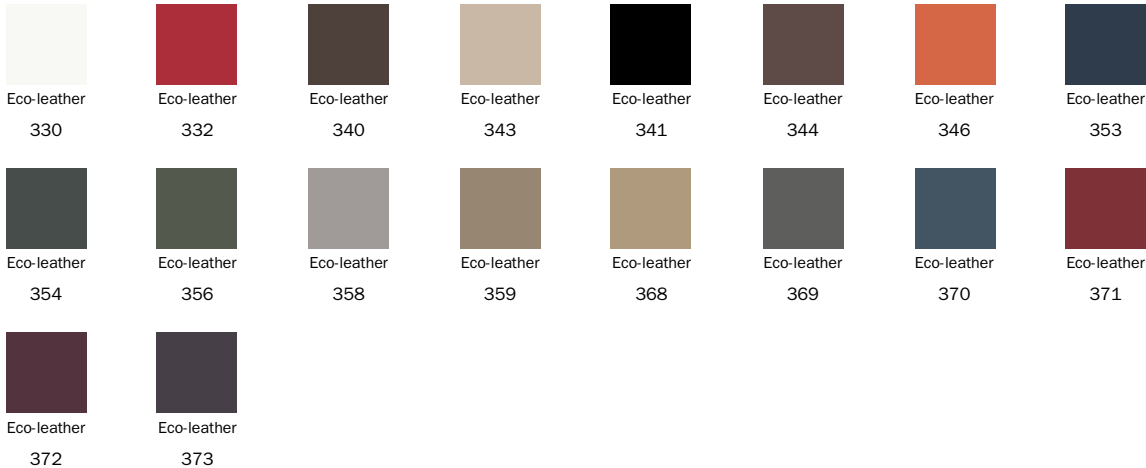

distinguishing factor of this office chair is the support, formed by a revolving radial base with four feet. The Bahia Office is available with upholstery in fabric, leather or eco-leather.

## Cover

Eco Leather

Leather

Fabric - 900

Fabric - Azimut  
9B02

Fabric - Azimut  
9B08

Fabric - Azimut  
9B17

Fabric - Azimut  
9B22

## Swivel base

Metal

Painted metal  
Mat white

Painted metal  
Mat dove grey

Painted metal  
Mat anthracite  
grey

Painted metal  
Mat brown

Painted metal  
Mat black

Metal  
Supreme  
anthracite