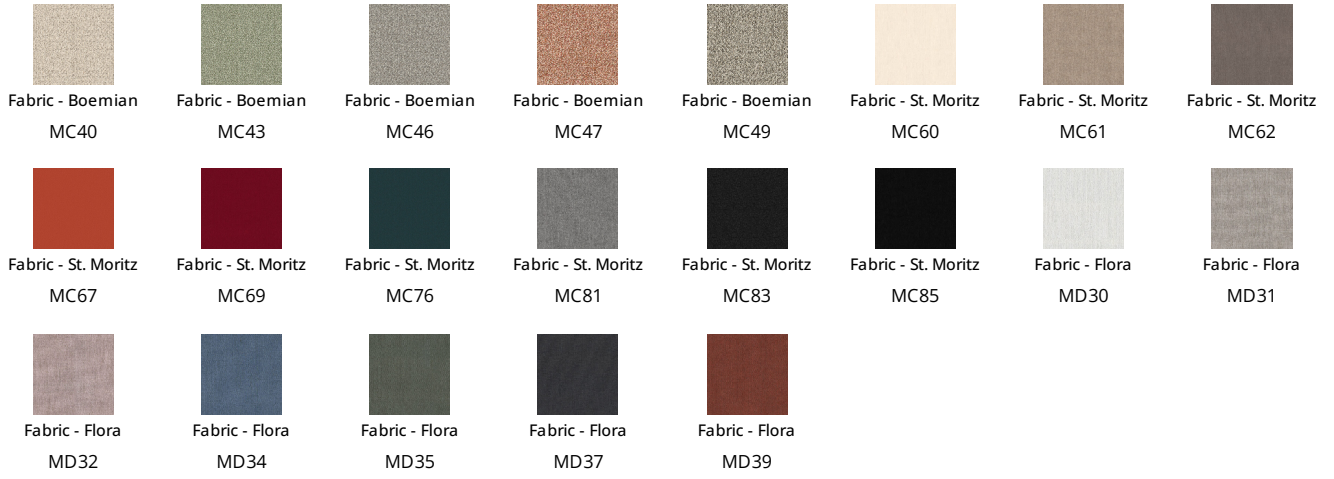

MA04

Fabric - Rico

MA07

Fabric - Rico

MA09

Fabric - Rico

MA11

Fabric - Rico

MA20

Fabric - Rico

MA22

Fabric - Rico

MC39

Fabric - Special

Legs

Metal

Plus Metal

Special Metal

The samples above represent the complete range of materials and finishes available for this product (regardless of the top shape or size, in the case of tables). Fabrics, eco-leather, leather and emery leather shown in this website are a selection. Colors and finishes are approximate and may slightly differ from actual ones. Please visit Bonaldo dealers to see the complete sample collection and get further details about our products.