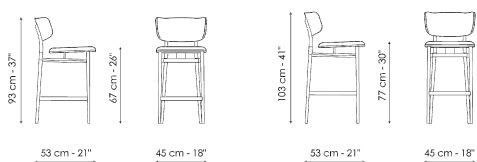

Data sheet

Noor too H 67

Width: 53cm

Depth: 45cm

Height: 93cm

Noor too H 77

Width: 53cm

Depth: 45cm

Height: 103cm

Cover

Eco Leather

Eco-leather

330

Eco-leather

332

Eco-leather