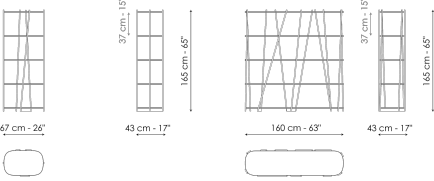

BONALDO

Twigs

Designer: Marconato and Zappa

The design of the Twigs bookcase plays on the alternation between geometric order and natural randomness. Order is indicated by the regular rhythm of the horizontal wooden shelves, while the element of randomness is established by the supporting structure formed by thin metal tubes

Data sheet

Twigs 67

Width: 67cm

Depth: 43cm

Height: 165cm

Twigs 160

Width: 160cm

Depth: 43cm

Height: 165cm

Shelves

Wood

Lacquered wood
Mat bronze

Lacquered wood
Mat lead

Lacquered wood
Mat bordeaux

Frame

Metal