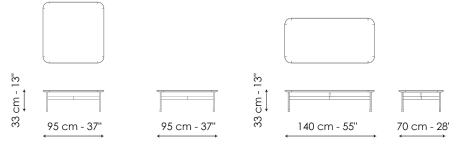

# Peak

Designer: Mauro Lipparini

Different in size and shape, the tables of the Peak collection share a slender and essential outline, typified by a flared top section and thin metal legs. The diagonal buttressed base fulfills a twin role: on the one hand it reinforces the load bearing resistance, while on the other it sums up the

## Peak 95

Width: 95cm

Depth: 95cm

Height: 33cm

## Peak 140

Width: 140cm

Depth: 70cm

Height: 33cm