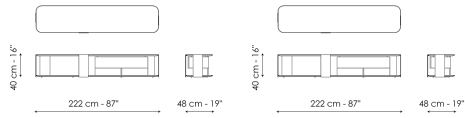

Data sheet

Paddle TV stand

Width: 222cm

Depth: 48cm

Height: 40cm

Paddle TV stand light

Width: 222cm

Depth: 48cm

Height: 40cm

Upper top and lower top

Wood

Veneered wood
Walnut Canaletto

Veneered wood
Coal oak

Drawer

Wood

Lacquered wood
Mat bronze