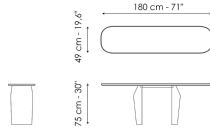

# Data sheet

Width: 140cm  
Depth: 49cm  
Height: ± 75cm

Width: 160cm  
Depth: 49cm  
Height: ± 75cm

Width: 180cm  
Depth: 49cm  
Height: ± 75cm

Width: 200cm  
Depth: 49cm  
Height: ± 75cm