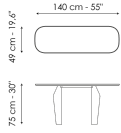

# Data sheet

Width: 140cm  
Depth: 49cm  
Height: ± 75cm

Width: 160cm  
Depth: 49cm  
Height: ± 75cm

Width: 180cm  
Depth: 49cm  
Height: ± 75cm

Width: 200cm  
Depth: 49cm  
Height: ± 75cm