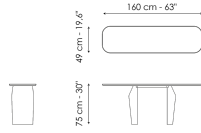

# Data sheet

Width: 140cm  
Depth: 49cm  
Height: ± 75cm

Width: 160cm  
Depth: 49cm  
Height: ± 75cm

Width: 180cm  
Depth: 49cm  
Height: ± 75cm

Width: 200cm  
Depth: 49cm  
Height: ± 75cm