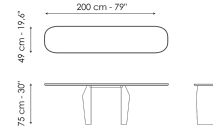

# Data sheet

Width: 140cm  
Depth: 49cm  
Height: ± 75cm

Width: 160cm  
Depth: 49cm  
Height: ± 75cm

Width: 180cm  
Depth: 49cm  
Height: ± 75cm

Width: 200cm  
Depth: 49cm  
Height: ± 75cm