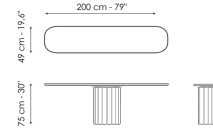

classic capital was once originally located, there is now the thin surface of the top – available in wood, ceramic or marble - which highlights the visual contrast between the two parts.

Data sheet

Width: 140cm
Depth: 49cm
Height: ± 75cm

Width: 160cm
Depth: 49cm
Height: ± 75cm

Width: 180cm
Depth: 49cm
Height: ± 75cm

Width: 200cm
Depth: 49cm
Height: ± 75cm

Top

Wood

Veneered wood
Walnut Canaletto

Veneered wood
Brushed coal oak

Ceramic