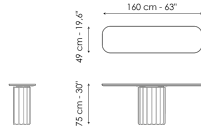

classic capital was once originally located, there is now the thin surface of the top – available in wood, ceramic or marble - which highlights the visual contrast between the two parts.

Data sheet

Width: 140cm
Depth: 49cm
Height: ± 75cm

Width: 160cm
Depth: 49cm
Height: ± 75cm

Width: 180cm
Depth: 49cm
Height: ± 75cm

Width: 200cm
Depth: 49cm
Height: ± 75cm

Top

Wood

Veneered wood
Walnut Canaletto

Veneered wood
Brushed coal oak

Ceramic