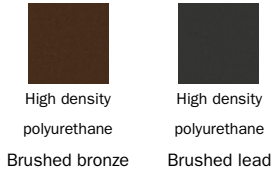

Mat ceramic
Ardesia grey

Glossy ceramic
Calacatta

Silk finish ceramic
Calacatta macchia
vecchia

Glossy ceramic
Imperial grey

Mat ceramic
Laurent

Glossy ceramic
Rosso imperiale

Glossy ceramic
Black Onyx

Glossy ceramic
Mountain peak

Marble

Marble
Calacatta

Marble
Carrara

Marble
Emperador

Marble
Fior di bosco

Marble
Marquinia

Marble
Rosso Carpazi

Marble
Saint Denis

Base

Plastic

The samples above represent the complete range of materials and finishes available for this product (regardless of the top shape or size, in the case of tables). Fabrics, eco-leather, leather and emery leather shown in this website are a selection. Colors and finishes are approximate and may slightly differ from actual ones. Please visit Bonaldo dealers to see the complete sample collection and get further details about our products.