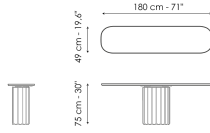

classic capital was once originally located, there is now the thin surface of the top – available in wood, ceramic or marble - which highlights the visual contrast between the two parts.

Data sheet

Width: 140cm
Depth: 49cm
Height: ± 75cm

Width: 160cm
Depth: 49cm
Height: ± 75cm

Width: 180cm
Depth: 49cm
Height: ± 75cm

Width: 200cm
Depth: 49cm
Height: ± 75cm

Top

Wood

Veneered wood
Walnut Canaletto

Veneered wood
Brushed coal oak

Ceramic