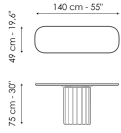

classic capital was once originally located, there is now the thin surface of the top – available in wood, ceramic or marble - which highlights the visual contrast between the two parts.

Data sheet

Width: 140cm
Depth: 49cm
Height: ± 75cm

Width: 160cm
Depth: 49cm
Height: ± 75cm

Width: 180cm
Depth: 49cm
Height: ± 75cm

Width: 200cm
Depth: 49cm
Height: ± 75cm

Top

Wood

Veneered wood
Walnut Canaletto

Veneered wood
Brushed coal oak

Ceramic