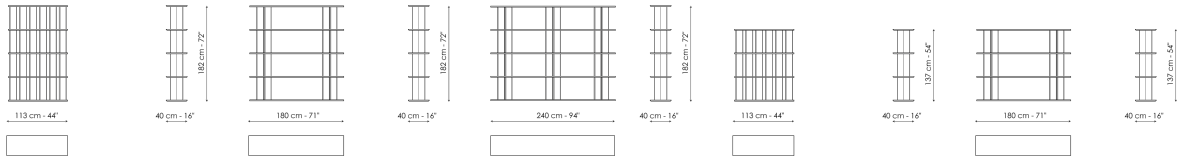

Data sheet

Dogma 113

Width: 113cm
Depth: 40cm
Height: 182cm

Dogma 180

Width: 180cm
Depth: 40cm
Height: 182cm

Dogma 240

Width: 240cm
Depth: 40cm
Height: 182cm

Dogma 113 x H 137

Width: 113cm
Depth: 40cm
Height: 137cm

Dogma 180 x H 137

Width: 180cm
Depth: 40cm
Height: 137cm