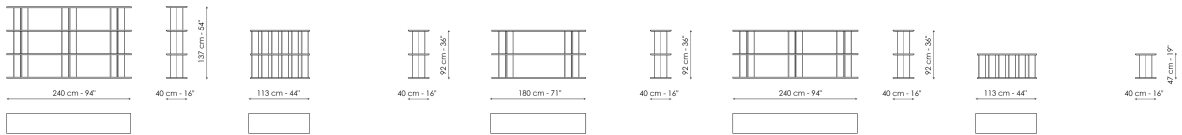

## Dogma 180

Width: 180cm  
Depth: 40cm  
Height: 182cm

## Dogma 240

Width: 240cm  
Depth: 40cm  
Height: 182cm

## Dogma 113 x H 137

Width: 113cm  
Depth: 40cm  
Height: 137cm

## Dogma 180 x H 137

Width: 180cm  
Depth: 40cm  
Height: 137cm