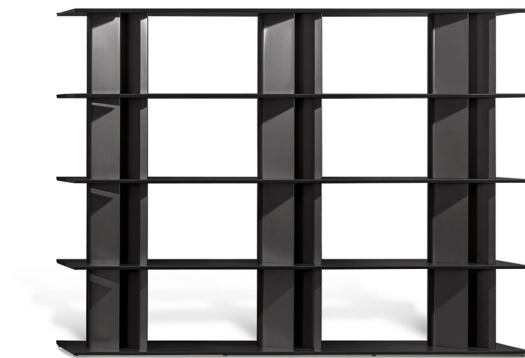

**BONALDO**

# Dogma

Designer: Alain Gilles

The idea behind these bookshelves is that of playing with shapes and juxtaposing different modules to create a variety of visual effects. The Dogma bookshelves are designed around a basic element, namely the tear-drop-shaped uprights which change the visual perception. The design thus becomes rounded and soft or sharper and narrower depending on the angle from which it is viewed. The Dogma collection has three different modules

which can be combined at will. They feature different spacing between the uprights, which when placed side by side, allow different combinations to be created. The Dogma bookshelves can be placed along a wall or free-standing in the centre of the room acting as a partition between two areas. The Dogma bookshelves are available with Canaletto walnut or coal oak shelves combined with metal uprights, or in monocolour version.

## Dogma 240

Width: 240cm  
Depth: 40cm  
Height: 182cm