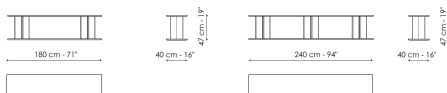

Dogma 180 x H 47

Width: 180cm
Depth: 40cm
Height: 47cm

Dogma 240 x H 47

Width: 240cm
Depth: 40cm
Height: 47cm

Shelves

Wood