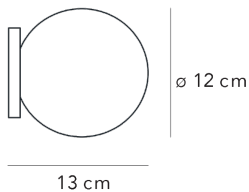

Wall/ceiling lamp with diffused and dimmable light. Galvanized metal frame. Diffuser made of opalyne blown glass with satin-finish. Bulb not includede.

MADE IN

IT

DIMMER

Dimmable

CERTIFICATIONS

CE **IP40**

COLOR