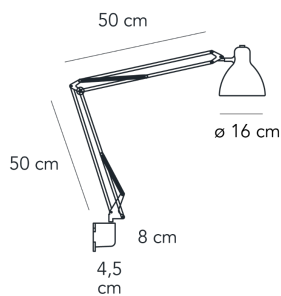

MADE IN

IT

DIMMER

Dimmer included

CERTIFICATIONS

CE ENEC IP20 *Classe III*

COLOR

MATERIAL DESCRIPTION

painted metal

COLOR DESCRIPTION SKU

black

GROUP TENSION

Integrated Led

ENERGY CLASS

F

LIGHT SOURCE

LED 6W (2700K, CRI>80, 800Lm)

SKU

F810350200NEWL