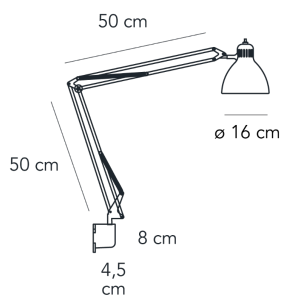

Wall lamp with direct light not dimmable. Wall support and pivoting body made of painted metal. Lighting on by rotation switch placed on the head of the diffuser. Black cable and plug. European two-pole plug. Bulb not included.