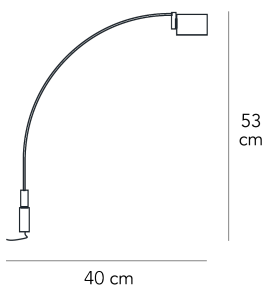

Wall lamp with directional light and double light intensity not dimmable. Frame made of chromed metal with adjustable body. Pivoting diffuser fins made of anodized aluminium. Protection screen of the bulb made of sandblasted glass. Electrical connection between base and body through jack. Black power cable, switch and plug. European two-pole plug power supply. Bulb not included.