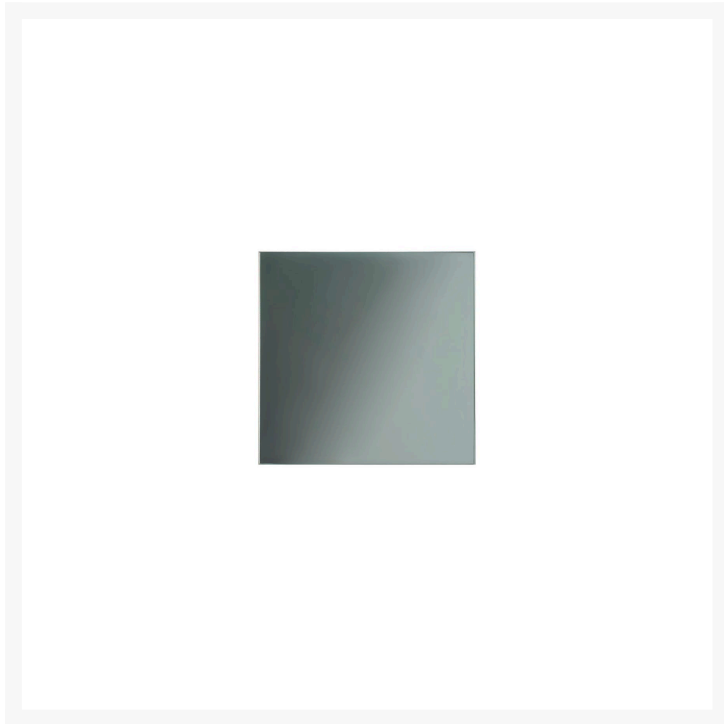

CORRUBEDO

David Chipperfield, 2005

Corrubedo is a wall lamp with a rigorous geometric line that can be installed with the light source pointing upwards or downwards depending on where you want to direct the light. It is available with a white or mirrored front screen.

Wall lamp with indirect light not dimmable. Frame made of glossy painted metal with mirror front screen. Satin glass side diffusers. Integrated led.

MADE IN

IT

DIMMER

Dimmable

CERTIFICATIONS

COLOR

MATERIAL DESCRIPTION

metal, glass

COLOR DESCRIPTION SKU

mirror

GROUP TENSION

Bulb

ENERGY CLASS

A → G

LIGHT SOURCE

1x max 33W G9

SKU

F552545250SPNE