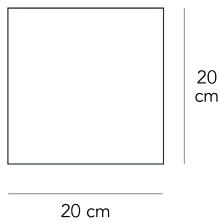

MADE IN

IT

DIMMER

Dimmable

CERTIFICATIONS

COLOR

MATERIAL DESCRIPTION

metal, glass

COLOR DESCRIPTION SKU

mirror

GROUP TENSION

Bulb

ENERGY CLASS

A → G

LIGHT SOURCE

1x max 33W G9

SKU

F552545250SPNE