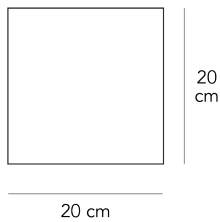

MADE IN

IT

DIMMER

Dimmable

CERTIFICATIONS

COLOR

MATERIAL DESCRIPTION

metal

COLOR DESCRIPTION SKU

white

GROUP TENSION

Bulb

ENERGY CLASS

A → G

LIGHT SOURCE

1x max 33W G9

SKU

F552545200BINE