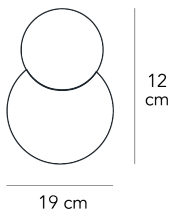

Wall lamp with diffused and dimmable light. Nickel-plated metal frame. Diffuser made of white blown glass with satin-finish. Bulb not included.

MADE IN

IT

DIMMER

Dimmable

CERTIFICATIONS

CE **ENEC** **IP40**