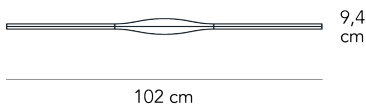

Wall lamp with indirect and dimmable light 1-10 V. Body made of glossy painted and die-cast aluminum. Integrated led. Apex can be installed horizontally or vertically.

MADE IN

IT

MATERIAL DESCRIPTION

metal