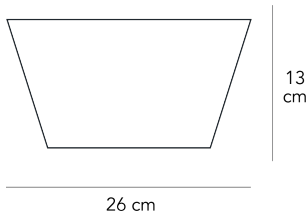

## ANANAS LARGE

Vico Magistretti, 1999

Wall lamp with timeless design. Ananas produces diffused, indirect up- or down-lighting, depending on how it is installed.

Wall lamp with diffused and dimmable light. Nickel-plated metal frame. Stratified blown glass diffuser. Bottom cover glass made of tempered and sandblasted. Bulb not included.