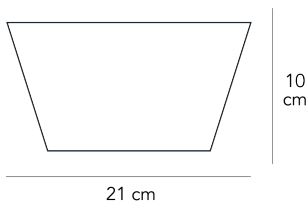

## ANANAS MEDIUM

Vico Magistretti, 1999

Wall lamp with timeless design. Ananas produces diffused, indirect up- or down-lighting, depending on how it is installed.

Wall lamp with diffused and dimmable light. Nickel-plated metal frame. Stratified blown glass diffuser. Bottom cover glass made of tempered and sandblasted. Bulb not included.