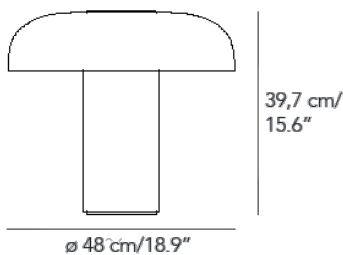

MADE IN

IT

MATERIAL DESCRIPTION

glass,galvanized metal, marble

ALIMENTATION CABLE

Black

COLOR DESCRIPTION SKU

black

DIMMER

Included dimmer

GROUP TENSION

Integrated Led

CERTIFICATIONS

CE Classe II IP20

ENERGY CLASS

F

COLOR

LIGHT SOURCE

LED 42W (3000K, CRI>80, 4780Lm)

SKU

F442110585NEWL