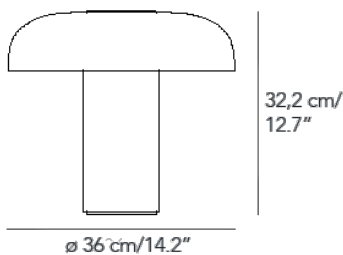

MADE IN

IT

MATERIAL DESCRIPTION

glass, galvanized metal, marble

ALIMENTATION CABLE

Black

COLOR DESCRIPTION SKU

black

DIMMER

Included dimmer

GROUP TENSION

Integrated Led

CERTIFICATIONS

CE Classe II IP20

ENERGY CLASS

F

COLOR

LIGHT SOURCE

LED 32W (3000K, CRI>80, 3700Lm)

SKU

F442105585NEWL