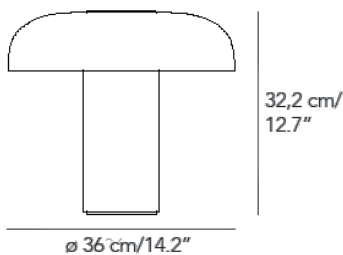

MADE IN

IT

MATERIAL DESCRIPTION

glass, galvanized metal, marble

ALIMENTATION CABLE

Black

COLOR DESCRIPTION SKU

light grey

DIMMER

Included dimmer

GROUP TENSION

Integrated Led

CERTIFICATIONS

CE Classe II IP20

ENERGY CLASS

F

COLOR

LIGHT SOURCE

LED 32W (3000K, CRI>80, 3700Lm)

SKU

F442105585GCWL