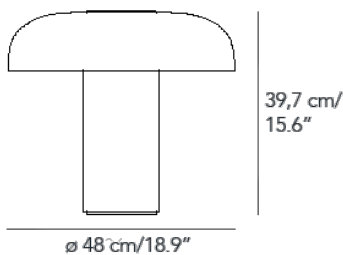

MADE IN

IT

MATERIAL DESCRIPTION

glass,galvanized metal, marble

ALIMENTATION CABLE

Black

COLOR DESCRIPTION SKU

light grey

DIMMER

Included dimmer

GROUP TENSION

Integrated Led

CERTIFICATIONS

CE Classe II IP20

ENERGY CLASS

F

COLOR

LIGHT SOURCE

LED 42W (3000K, CRI>80, 4780Lm)

SKU

F442110585GCWL