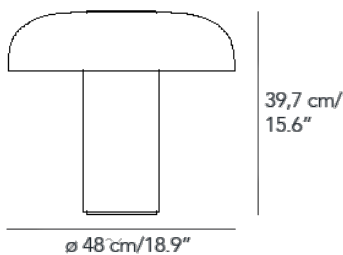

MADE IN

IT

MATERIAL DESCRIPTION

glass, galvanized metal, marble

ALIMENTATION CABLE

Black

COLOR DESCRIPTION SKU

white

DIMMER

Included dimmer

GROUP TENSION

Integrated Led

CERTIFICATIONS

CE Classe II IP20

ENERGY CLASS

F

COLOR

LIGHT SOURCE

LED 42W (3000K, CRI>80, 4780Lm)

SKU

F442110585BIWL