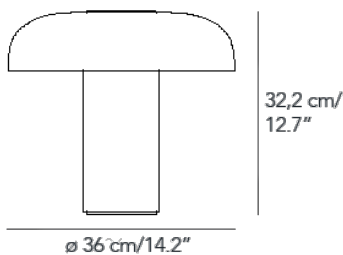

Dimmable diffused-light table lamp. Frame in white Carrara marble. Diffuser in etched opaline blown glass. Gold button for the Carrara white model. Black power cable, dimmer and plug. Power supply with interchangeable plug (uk - usa - europe - australia). Integrated LED.