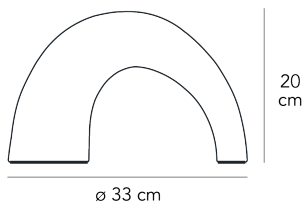

THOR

Pagani Perversi Architects, 2000

Small table lamp with a simple and at the same time eccentric design. It is perfect for enhancing corners of the house and furnishing accessories.

Table lamp with diffused light not dimmable. Diffuser made of opalyne blown glass with satin-finish. Transparent power cable, switch and plug. European two-pole plug. Bulb not included.