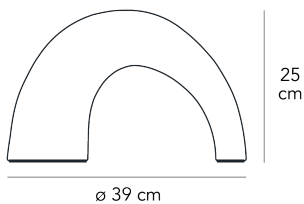

GROUP TENSION

Bulb

CERTIFICATIONS

ENERGY CLASS

A → G

COLOR

LIGHT SOURCE

1x max 46W E27

SKU

F329505100BINE