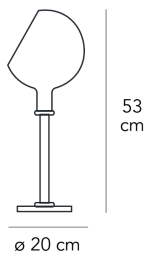

Table lamp with diffused and dimmable light. Borosilicate glass frame. Diffuser made of glossy and coloured blown glass paste. Transparent bevelled glass base and customized . Braided fabric cable, black dimmer and plug. European two-pole plug. Bulb not included.