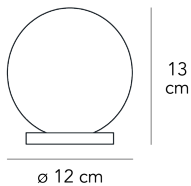

MADE IN

IT

MATERIAL DESCRIPTION

glass, galvanized metal

DIMMER

Not dimmable

COLOR DESCRIPTION SKU

brass

CERTIFICATIONS

CE **EAC** **IP20** *Classe II*

GROUP TENSION

Bulb

COLOR

ENERGY CLASS

A → G

LIGHT SOURCE

LED 1x6W G9 (2700K, 470Lm)

SKU

F4430001500TNE