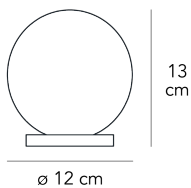

MADE IN

IT

MATERIAL DESCRIPTION

glass, galvanized metal

ALIMENTATION CABLE

Transparent

COLOR DESCRIPTION SKU

black

DIMMER

Not dimmable

GROUP TENSION

Bulb

CERTIFICATIONS

CE ENEC IP20 *Classe II*

ENERGY CLASS

A → G

COLOR

LIGHT SOURCE

1x max 6W G9

SKU

F443000150NENE