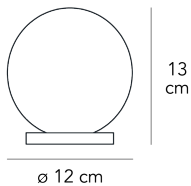

MADE IN

IT

MATERIAL DESCRIPTION

glass, galvanized metal

ALIMENTATION CABLE

Transparent

COLOR DESCRIPTION SKU

satin nickel/brushed

DIMMER

Not dimmable

GROUP TENSION

Bulb

CERTIFICATIONS

CE ENEC IP20 *Classe II*

ENERGY CLASS

A → G

COLOR

LIGHT SOURCE

1x max 6W G9

SKU

F443000150NSNE