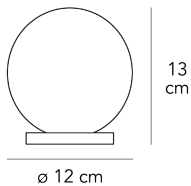

Table lamp with diffused light not dimmable. Galvanized metal frame. Diffuser made of opalyne blown glass with satin-finish. Transparent power cable, switch and plug. European two-pole plug. Bulb not included.