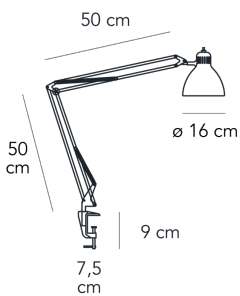

Table lamp with direct light not dimmable. Rotating on/off switch placed on the diffuser head. Adjustable clamp and body made of painted metal. Black power cable and plug. European two-pole plug. Bulb not included.