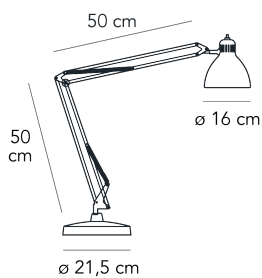

Table lamp with direct light not dimmable. Rotating on/off switch placed on the diffuser head. Adjustable base and body made of chromed metal. Black power cable and plug. Plug-in power supply with interchangeable plugs (UK- USA- UE- CHN). Integrated led.