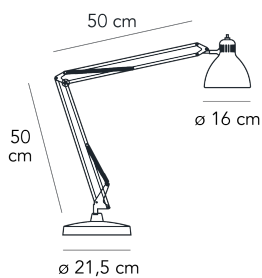

Table lamp with direct light not dimmable. Rotating on/off switch placed on the diffuser head. Adjustable base and body made of galvanized metal. Black power cable and plug. Plug-in power supply with interchangeable plugs (UK- USA- UE- CHN). Integrated led.