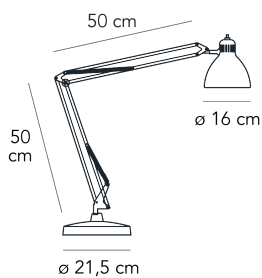

MADE IN
IT

MATERIAL DESCRIPTION
painted metal

ALIMENTATION CABLE
Nero

COLOR DESCRIPTION SKU
white

DIMMER
Dimmer included

GROUP TENSION
Integrated Led

CERTIFICATIONS
CE **EAC** **IP20** *Classe III*

ENERGY CLASS
F

COLOR
☐ ☒

LIGHT SOURCE
LED 6W (2700K, CRI>80, 800Lm)

SKU
F810010200BIWL