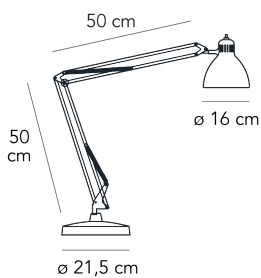

MADE IN
IT

MATERIAL DESCRIPTION
painted metal

ALIMENTATION CABLE
Black

COLOR DESCRIPTION SKU
black

DIMMER
Dimmer included

GROUP TENSION
Integrated Led

CERTIFICATIONS
CE **EAC** **IP20** *Classe III*

ENERGY CLASS
F

COLOR
☐ ☒

LIGHT SOURCE
LED 6W (2700K, CRI>80, 800Lm)

SKU
F810010200NEWL