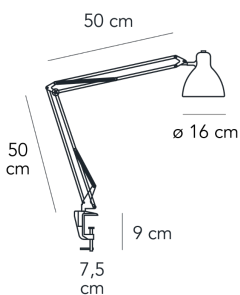

MADE IN
IT

ALIMENTATION CABLE
Black

DIMMER
Dimmer included

CERTIFICATIONS
CE **IP20** *Classe II*

COLOR
○ ●

MATERIAL DESCRIPTION
painted metal

COLOR DESCRIPTION SKU
white

GROUP TENSION
Integrated Led

ENERGY CLASS
F

LIGHT SOURCE
LED 6W (2700K, CRI>80, 800Lm)

SKU
F810110200BIWL