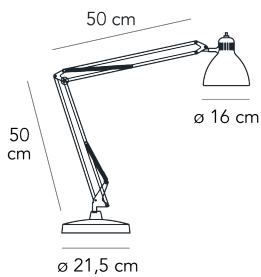

MADE IN

IT

MATERIAL DESCRIPTION

painted metal

ALIMENTATION CABLE

Black

COLOR DESCRIPTION SKU

white

DIMMER

Not dimmable

GROUP TENSION

Bulb

CERTIFICATIONS

CE **ENEC** **IP20** *Classe II*

ENERGY CLASS

A → G

COLOR

LIGHT SOURCE

1x max 46W E27

SKU

F810010200BINE