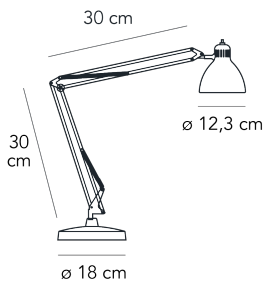

Table lamp with direct light not dimmable. Rotating on/off switch placed on the diffuser head. Adjustable clamp and body made of chromed metal. Black power cable and plug. European two-pole plug. Bulb not included.