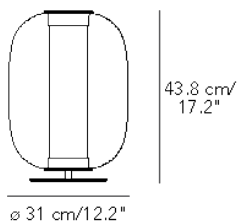

MADE IN

IT

MATERIAL DESCRIPTION

glass, galvanized metal

ALIMENTATION CABLE

Black

COLOR DESCRIPTION SKU

black, grey fumè

DIMMER

Dimmer included

GROUP TENSION

Integrated Led

CERTIFICATIONS

CEIP20 Classe II

ENERGY CLASS

F

COLOR

LIGHT SOURCE

LED 25W (2700K, CRI>90, 2900Lm)

SKU

F441705550NFWL