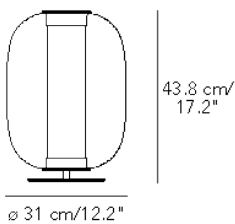

MADE IN

IT

MATERIAL DESCRIPTION

glass, galvanized metal

ALIMENTATION CABLE

Black

COLOR DESCRIPTION SKU

black, pink

DIMMER

Dimmer included

GROUP TENSION

Integrated Led

CERTIFICATIONS

CE *Classe II* IP20

ENERGY CLASS

F

COLOR

LIGHT SOURCE

LED 25W (2700K, CRI>90, 2900Lm)

SKU

F441705550NRWL