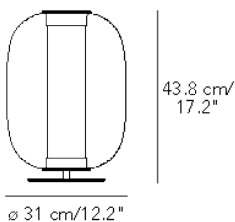

Dimmable diffused-light table lamp. Nickel-plated metal frame. External diffuser in blown glass. Internal diffuser in internally painted Pyrex glass. Black power cable, dimmer and plug. Power supply with interchangeable plugs (uk - usa - europe - australia). Integrated LED.