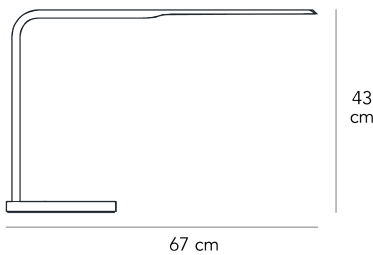

Table lamp with directional light, with touch-on dimmer on the base. Frame and head made of painted metal with body and head slightly adjustable. Polycarbonate diffuser. Cable power and plug in black. Plug-in power supply with interchangeable plugs (UK - USA - UE). Integrated led. The lamp is provided with USB port (1A - 5V) for charging mobile devices.