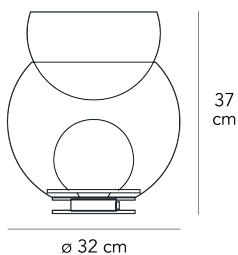

Table lamp with diffused light not dimmable. Chromed metal frame. Middle globe made of transparent blown glass. Inner globe made of glossy white blown glass. Top half-sphere made of transparent and coloured blown glass with decorative bubbles. Black power cable, switch and plug. European two-pole plug. Bulb not included.