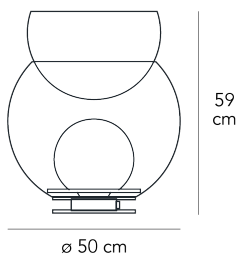

MADE IN
IT

MATERIAL DESCRIPTION
glass, metal

ALIMENTATION CABLE
Black

COLOR DESCRIPTION SKU
chrome, pink

DIMMER
Not dimmable

GROUP TENSION
Bulb

CERTIFICATIONS
CE **IP20** *Classe II*

ENERGY CLASS
A → G

COLOR

LIGHT SOURCE
1x max 100W E27

SKU
F268410150CRNE