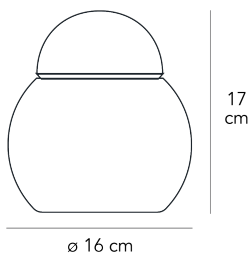

Table lamp with diffused light not dimmable. Diffusers made of glossy white blown glass. Black power cable, plug and switch. European two-pole plug. Bulb not included.