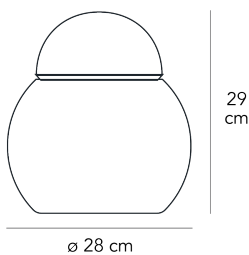

MADE IN

IT

MATERIAL DESCRIPTION

glass

ALIMENTATION CABLE

Black

COLOR DESCRIPTION SKU

white

DIMMER

Not dimmable

GROUP TENSION

Bulb

CERTIFICATIONS

ENERGY CLASS

A → G

COLOR

LIGHT SOURCE

1x max 46W E27

SKU

F502805100BINE