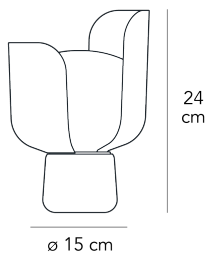

MADE IN
IT

MATERIAL DESCRIPTION
polymer, metal

ALIMENTATION CABLE
Transparent

COLOR DESCRIPTION SKU
violet

DIMMER
Not dimmable

GROUP TENSION
Bulb

CERTIFICATIONS
CE **IP20** Classe II

ENERGY CLASS
A → G

COLOR

LIGHT SOURCE
1x max 11W E14

SKU
F425305350VINE