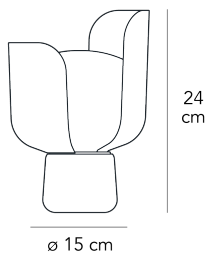

MADE IN
IT

MATERIAL DESCRIPTION
polymer, metal

ALIMENTATION CABLE
Transparent

COLOR DESCRIPTION SKU
green

DIMMER
Not dimmable

GROUP TENSION
Bulb

CERTIFICATIONS
CE **IP20** Classe II

ENERGY CLASS
A → G

COLOR

LIGHT SOURCE
1x max 11W E14

SKU
F425305350VENE