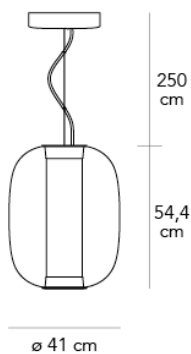

MADE IN

IT

ALIMENTATION CABLE

Black

DIMMER

Dimmable

CERTIFICATIONS

CEIP20

COLOR

MATERIAL DESCRIPTION

glass, galvanized metal

COLOR DESCRIPTION SKU

nero, trasparente

GROUP TENSION

Integrated Led

ENERGY CLASS

F

LIGHT SOURCE

LED 35W (2700K, CRI>90, 4000Lm) + LED 8W (2700K, 1180Lm)

SKU

F441790550NTLE