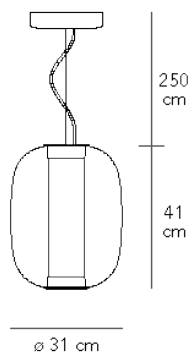

MADE IN

IT

ALIMENTATION CABLE

Black

DIMMER

Dimmable

CERTIFICATIONS

CEIP20

COLOR

MATERIAL DESCRIPTION

vetro, metallo galvanica

COLOR DESCRIPTION SKU

black, pink

GROUP TENSION

Integrated Led

ENERGY CLASS

F

LIGHT SOURCE

LED 25W (2700K, CRI>90, 2900Lm) + LED 8W (2700K, 1180Lm)

SKU

F441785550NRLE