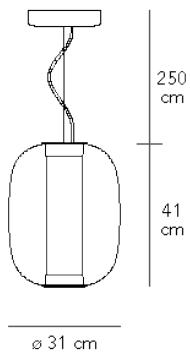

MADE IN

IT

ALIMENTATION CABLE

Black

DIMMER

Dimmable

CERTIFICATIONS

CEIP20

COLOR

MATERIAL DESCRIPTION

vetro, metallo galvanica

COLOR DESCRIPTION SKU

black, grey fumè

GROUP TENSION

Integrated Led

ENERGY CLASS

F

LIGHT SOURCE

LED 25W (2700K, CRI>90, 2900Lm) + LED 8W (2700K, 1180Lm)

SKU

F441785550NFLE