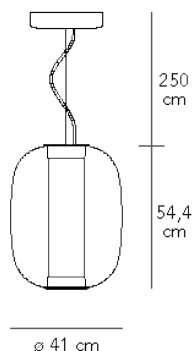

MADE IN

IT

ALIMENTATION CABLE

Nero

DIMMER

Dimmerabile

CERTIFICATIONS

CEIP20

COLOR

MATERIAL DESCRIPTION

vetro, metallo galvanica

COLOR DESCRIPTION SKU

nero, fumè

GROUP TENSION

Scheda Led

ENERGY CLASS

F

LIGHT SOURCE

LED 35W (2700K, CRI>90, 4000Lm) + LED 8W (2700K, 1180Lm)

SKU

F441790550NFLE