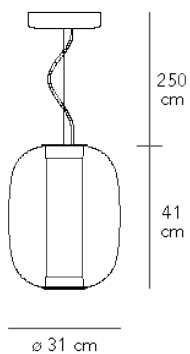

MADE IN

IT

ALIMENTATION CABLE

Black

DIMMER

Dimmable

CERTIFICATIONS

CEIP20

COLOR

MATERIAL DESCRIPTION

vetro, metallo galvanica

COLOR DESCRIPTION SKU

black, transparent

GROUP TENSION

Integrated Led

ENERGY CLASS

F

LIGHT SOURCE

LED 25W (2700K, CRI>90, 2900Lm) + LED 8W (2700K, 1180Lm)

SKU

F441785550NTLE