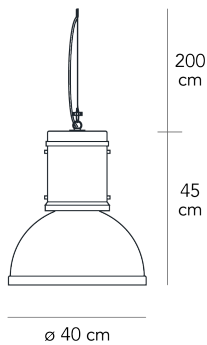

Suspension lamp with direct and dimmable light. Painted metal frame. Steel suspension cable. Transparent power cable. Ceiling rose made of painted thermoplastic material. Bulb not included.

MADE IN

IT

ALIMENTATION CABLE