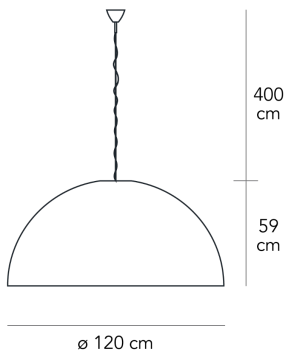

AVICO SMALL

Charles Williams, 2006

Big-impact suspension lamp, spectacular thanks to its large sizes, available in 120 and 160 centimetre diameters. Diffuser in silver and gold on request. Available separately a bottom disc that covers and hides the light sources.

Suspension lamp with diffused and dimmable light. Chromed metal frame. Polyethylene diffuser. Polycarbonate locking disc with telescopic stem and anchor cap available separately as optional. Steel suspension cable. Blue fabric power cable. Ceiling rose made of thermoplastic and metallic material. Bulb not included.

ENERGY CLASS
A → G

LIGHT SOURCE
3x max 100W E27

SKU
F556180350BINE

AVICO SMALL

Charles Williams, 2006

Big-impact suspension lamp, spectacular thanks to its large sizes, available in 120 and 160 centimetre diameters. Diffuser in silver and gold on request. Available separately a bottom disc that covers and hides the light sources.