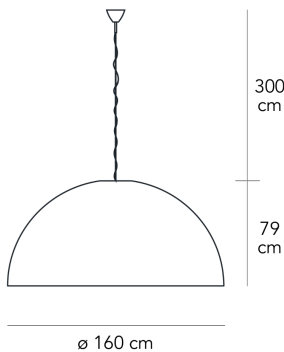

MADE IN
IT

ALIMENTATION CABLE
Transparent

DIMMER
Dimmable

CERTIFICATIONS
CE **IP20**

COLOR

MATERIAL DESCRIPTION
polymer, metal

COLOR DESCRIPTION SKU
black

GROUP TENSION
Bulb

ENERGY CLASS
A → G

LIGHT SOURCE
3x max 150W E27

SKU
F556185375NENE