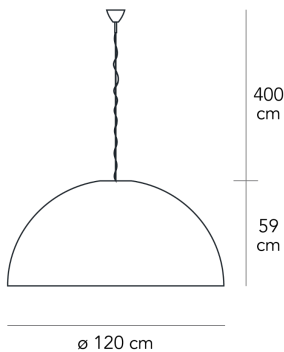

MADE IN
IT

ALIMENTATION CABLE
Transparent

DIMMER
Dimmable

CERTIFICATIONS
CE **ENEC** **IP20**

COLOR

MATERIAL DESCRIPTION
polymer, metal

COLOR DESCRIPTION SKU
black

GROUP TENSION
Bulb

ENERGY CLASS
A → G

LIGHT SOURCE
3x max 100W E27

SKU
F556180375NENE