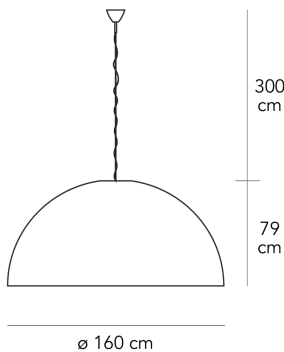

MADE IN
IT

ALIMENTATION CABLE
Blue

DIMMER
Dimmable

CERTIFICATIONS
CE **IP20**

COLOR

MATERIAL DESCRIPTION
polymer, metal

COLOR DESCRIPTION SKU
white

GROUP TENSION
Bulb

ENERGY CLASS
A → G

LIGHT SOURCE
3x max 150W E27

SKU
F556185350BINE