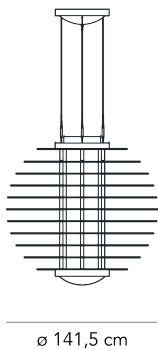

0024 MEDIUM

Gio Ponti, 1933

A series of horizontal discs in clear tempered glass for a true light installation. Available in floor and suspension versions, also in an XXL size with triple the diameter of the classic lamp, reaching 150 cm. Its jumbo personality brings timeless elegance to even the largest of interiors.

Suspension lamp with diffused and dimmable light 1-10 V. Frame and ceiling rose made of chromed brass; steel suspension cable. Discs made of transparent tempered glass. Central diffuser made of sandblasted and heat-resistant glass. Transparent power cable. Bulb not included.

ENERGY CLASS
A → G

LIGHT SOURCE
2x max 36W 2G11

SKU
F002485150TRNE

0024XXL

Gio Ponti, 1933

A series of horizontal discs in clear tempered glass for a true light installation. Available in floor and suspension versions, also in an XXL size with triple the diameter of the classic lamp, reaching 150 cm. Its jumbo personality brings timeless elegance to even the largest of interiors.

Suspension lamp with diffused and dimmable light (DALI). Frame and ceiling rose made of chromed brass. Four steel suspension cables. Discs made of transparent tempered glass. A version with methacrylate discs and/or emergency lighting is available on request. Central diffuser made of sandblasted and heat-resistant glass. Transparent power cable. Bulb not included.