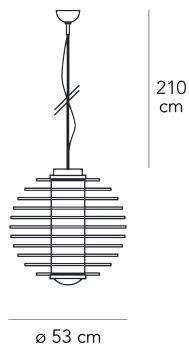

0024 MEDIUM

Gio Ponti, 1933

A series of horizontal discs in clear tempered glass for a true light installation. Available in floor and suspension versions, also in an XXL size with triple the diameter of the classic lamp, reaching 150 cm. Its jumbo personality brings timeless elegance to even the largest of interiors.

Suspension lamp with diffused and dimmable light 1-10 V. Frame and ceiling rose made of chromed brass; steel suspension cable. Discs made of transparent tempered glass. Central diffuser made of sandblasted and heat-resistant glass. Transparent power cable. Bulb not included.

ENERGY CLASS
A → G

LIGHT SOURCE
2x max 36W 2G11

SKU
F002485150TRNE

0024XXL

Gio Ponti, 1933

A series of horizontal discs in clear tempered glass for a true light installation. Available in floor and suspension versions, also in an XXL size with triple the diameter of the classic lamp, reaching 150 cm. Its jumbo personality brings timeless elegance to even the largest of interiors.

Suspension lamp with diffused and dimmable light (DALI). Frame and ceiling rose made of chromed brass. Four steel suspension cables. Discs made of transparent tempered glass. A version with methacrylate discs and/or emergency lighting is available on request. Central diffuser made of sandblasted and heat-resistant glass. Transparent power cable. Bulb not included.