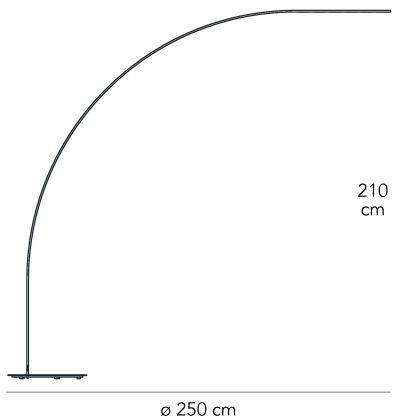

MADE IN

IT

MATERIAL DESCRIPTION

metal

ALIMENTATION CABLE

Black

COLOR DESCRIPTION SKU

white

DIMMER

Dimmer included

GROUP TENSION

Integrated Led

CERTIFICATIONS

CE ENEC IP20 *Classe II*

ENERGY CLASS

F

COLOR

LIGHT SOURCE

LED 240x22W (2700K, CRI>80, 2400Lm)

SKU

F414330200BIWL