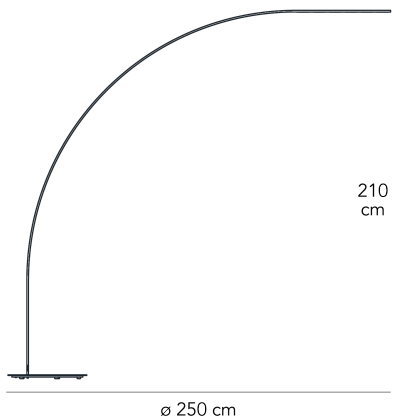

MADE IN
IT

ALIMENTATION CABLE
Black

DIMMER
Dimmer included

CERTIFICATIONS
CE **IP20** *Classe II*

COLOR
○ ●

MATERIAL DESCRIPTION
metal

COLOR DESCRIPTION SKU
black

GROUP TENSION
Integrated Led

ENERGY CLASS
F

LIGHT SOURCE
LED 170x18W (2300K, CRI>85, 1105Lm)

SKU
F414330200NEWL