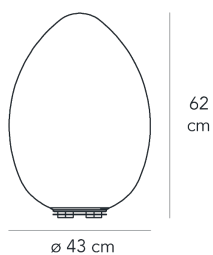

Outdoor table or floor lamp with dimmable diffused light. Opal satin white polyethylene diffuser made with rotational molding. Stainless steel frame. Black power cord. Schuko plug. Light source and dimmer not included.