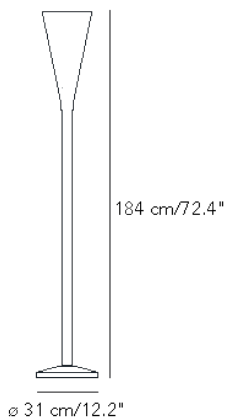

MADE IN

IT

MATERIAL DESCRIPTION

metal

ALIMENTATION CABLE

Black

COLOR DESCRIPTION SKU

satin nickel/brushed

DIMMER

Dimmer included

GROUP TENSION

Integrated Led

CERTIFICATIONS

CE ENEC IP20 *Classe II*

ENERGY CLASS

G

COLOR

LIGHT SOURCE

LED 30W (3000K, CRI>80, 3000Lm)

SKU

F005630200NSWL