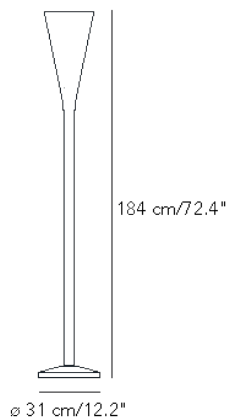

MADE IN

IT

MATERIAL DESCRIPTION

painted metal

ALIMENTATION CABLE

Black

COLOR DESCRIPTION SKU

white

DIMMER

Dimmer included

GROUP TENSION

Integrated Led

CERTIFICATIONS

CE **ENEC** **IP20** *Classe II*

ENERGY CLASS

G

COLOR

LIGHT SOURCE

LED 30W (3000K, CRI>80, 3000Lm)

SKU

F005630210BIWL