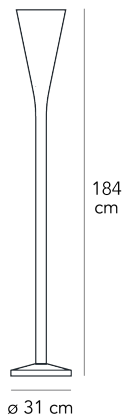

MADE IN

IT

MATERIAL DESCRIPTION

painted metal

ALIMENTATION CABLE

Black

COLOR DESCRIPTION SKU

blue

DIMMER

Dimmer included

GROUP TENSION

Integrated Led

CERTIFICATIONS

CE **IP20** *Classe II*

ENERGY CLASS

G

COLOR

LIGHT SOURCE

LED 30W (3000K, CRI>80, 3000Lm)

SKU

F005630210BLWL