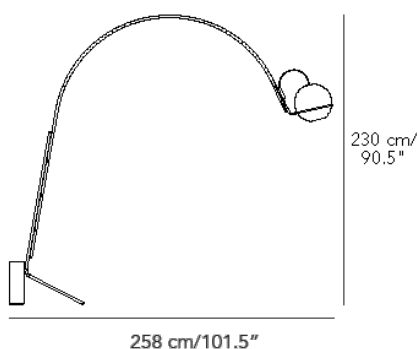

Floor lamp with dimmable direct and diffused light. Base and stem are made of painted metal. The diffuser is made of hand-blown etched glass. Black power cable, plug and dimmer. Plug-in driver with changeable plugs. Integrated LED modules.