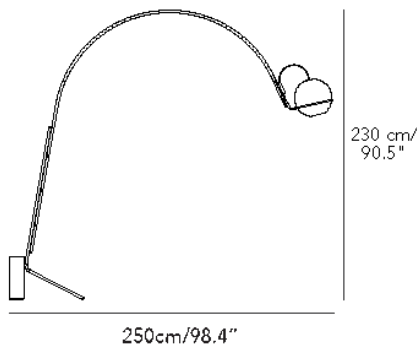

MADE IN

IT

MATERIAL DESCRIPTION

glass, painted metal

ALIMENTATION CABLE

Black

COLOR DESCRIPTION SKU

gold, black

DIMMER

Dimmer included

GROUP TENSION

Integrated Led

CERTIFICATIONS

CEIP20

ENERGY CLASS

F

COLOR

LIGHT SOURCE

LED 17W (3000K, CRI>90, 2430Lm)

SKU

F443630160ONWL