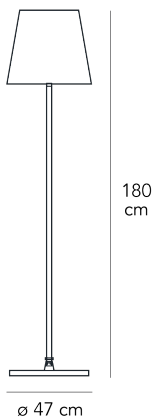

Floor lamp with diffused light dimmable with sliding switch. Frame made of brushed nickel-plated metal. Diffuser made of white blown glass with satin-finish. Black power cable, dimmer and plug. European two-pole plug. Bulb not included.

MADE IN

IT

MATERIAL DESCRIPTION

glass, metal

ALIMENTATION CABLE

Black

COLOR DESCRIPTION SKU

Nickel, White

Floor lamp with dual switching. Frame made of brushed nickel-plated metal. Opaline blown glass diffuser. Partially dimmable light with sliding switch. Black power cable, dimmer and plug. European two-pole plug. Bulb not included.