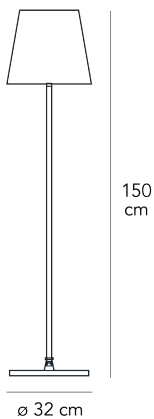

Floor lamp with diffused light dimmable with sliding switch. Frame made of brushed nickel-plated metal. Diffuser made of white blown glass with satin-finish. Black power cable, dimmer and plug. European two-pole plug. Bulb not included.

MADE IN

IT

MATERIAL DESCRIPTION

glass, metal

ALIMENTATION CABLE

Black

COLOR DESCRIPTION SKU

Nickel, White

Floor lamp with dual switching. Frame made of brushed nickel-plated metal. Opaline blown glass diffuser. Partially dimmable light with sliding switch. Black power cable, dimmer and plug. European two-pole plug. Bulb not included.