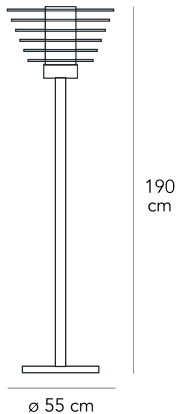

0024 LARGE

Gio Ponti, 1933

A series of horizontal discs in clear tempered glass for a true light installation. Available in floor and suspension versions, also in an XXL size with triple the diameter of the classic lamp, reaching 150 cm. Its jumbo personality brings timeless elegance to even the largest of interiors.

Floor lamp with diffused light dimmable with sliding switch. Chromed metal frame. Discs made of transparent tempered glass. Central diffuser made of sandblasted and heat-resistant glass. Black power cable, dimmer and plug. Schuko plug, adapter and bulb not included.