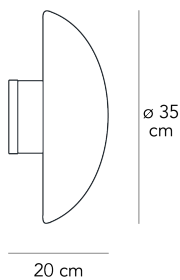

SILLABONE LARGE

Piero Castiglioni, 1988

Designed for either wall or ceiling installation, Sillaba combines discretion and pureness, furnishing any room with its minimal presence.

Wall/ceiling lamp with diffused and dimmable light. Painted metal frame. Diffuser made of printed borosilicate glass with sandblasted on the outside. Bulb not included.