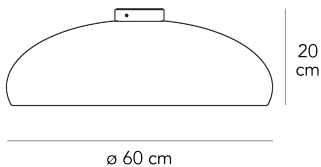

Ceiling lamp with direct and dimmable light. Top diffuser made of painted metal. Bottom diffuser made of opaline polycarbonate. Chromed metal wall bracket. Bulb not included.

**MADE IN**  
IT

**DIMMER**  
Dimmable