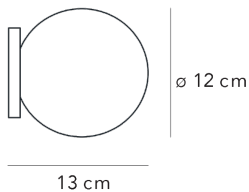

MADE IN

IT

DIMMER

Dimmable

CERTIFICATIONS

CE **IP40**

COLOR

MATERIAL DESCRIPTION

glass, galvanized metal

COLOR DESCRIPTION SKU

satin nickel/brushed

GROUP TENSION

Bulb

ENERGY CLASS

A → G

LIGHT SOURCE

1x max 6W G9

SKU

F443060150ORNE