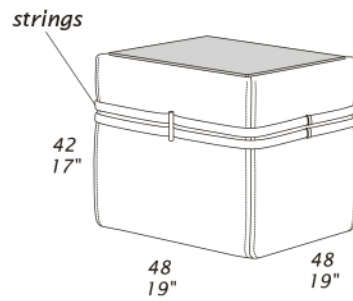

P77
STOOL

P78
TABLE
top 40x40 - 16x16"

P79
MAGAZINE STORAGE

NOTE

- Dimensioni: la prima cifra indica i centimetri, la seconda cifra indica i pollici.
- Disponibile solo con cinghie in pelle Maori.

P78

- Ripiano disponibile in: vetro fumè, bianco (RAL 9003) o ceramica.

NOTES

- Dimensions: the first figure shows sizes in centimeters, the second in inches.
- Available only with Maori leather strings.

P78

- Top available in: smoked, white (RAL 9003) glass or ceramic.

FINITURE RIPIANO IN CERAMICA - CERAMIC TOP FINISHES