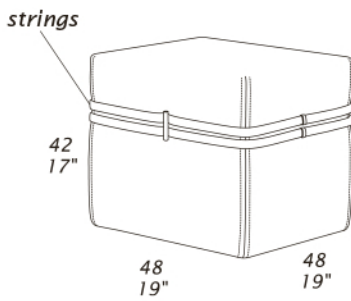

P77
STOOL

P78
TABLE
top 40x40 - 16x16"

P79
MAGAZINE STORAGE

NOTE

- Dimensioni: la prima cifra indica i centimetri, la seconda cifra indica i pollici.
- Disponibile solo con cinghie in pelle Maori.

P78

- Ripiano disponibile in: vetro fumè, bianco (RAL 9003) o ceramica.

NOTES

- Dimensions: the first figure shows sizes in centimeters, the second in inches.
- Available only with Maori leather strings.

P78

- Top available in: smoked, white (RAL 9003) glass or ceramic.

FINITURE RIPIANO IN CERAMICA - CERAMIC TOP FINISHES