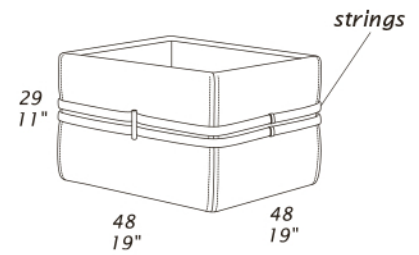

P77
STOOL

P78
TABLE
top 40x40 - 16x16"

P79
MAGAZINE STORAGE

NOTE

- Dimensioni: la prima cifra indica i centimetri, la seconda cifra indica i pollici.
- Disponibile solo con cinghie in pelle Maori.

P78

- Ripiano disponibile in: vetro fumè, bianco (RAL 9003) o ceramica.

NOTES

- Dimensions: the first figure shows sizes in centimeters, the second in inches.
- Available only with Maori leather strings.

P78

- Top available in: smoked, white (RAL 9003) glass or ceramic.

FINITURE RIPIANO IN CERAMICA - CERAMIC TOP FINISHES