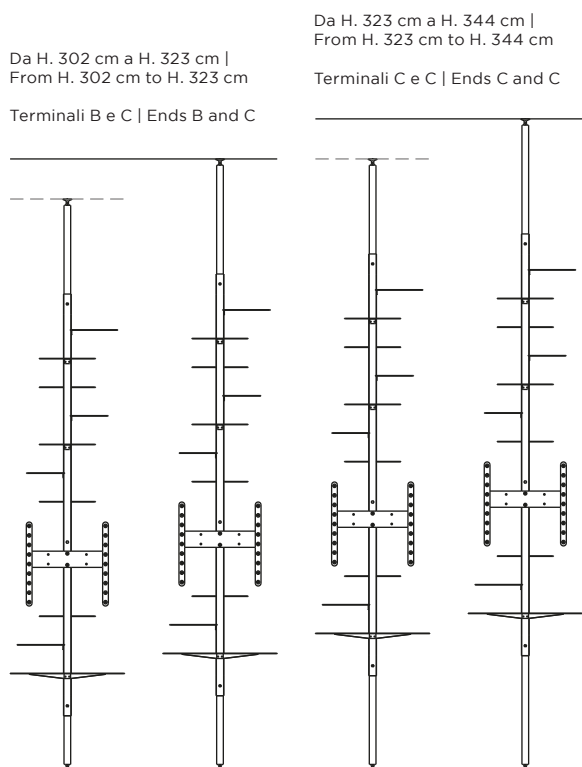

PIANTA | PLAN

FRONTE CONFIGURAZIONE 1 | CONFIGURATION #1 FRONT

ADELAIDE metal tv

Etagere | Etagere

Designer:
Anno | Year:
Materiali | Materials:

Claudio Bitetti
2019
Etagere terra soffitto con montante e mensole verniciate nero opaco | Etagere forced between floor and ceiling with matt black painted metal riser and shelves

SCHEMA ALTEZZE | HEIGHT SCHEME

ADELAIDE metal tv

Etagere | *Etagere*

Designer:
Anno | Year:
Materiali | Materials:

Claudio Bitetti
2019
Etagere terra soffitto con montante e mensole verniciate nero opaco | *Etagere forced between floor and ceiling with matt black painted metal riser and shelves*

SCHEMA ALTEZZE | HEIGHT SCHEME

ADELAIDE metal

Etagere | *Etagere*

Designer:
Anno | Year:
Materiali | Materials:

Claudio Bitetti
2019
Etagere terra soffitto con montante e mensole verniciate nero opaco | *Etagere forced between floor and ceiling with matt black painted metal riser and shelves*