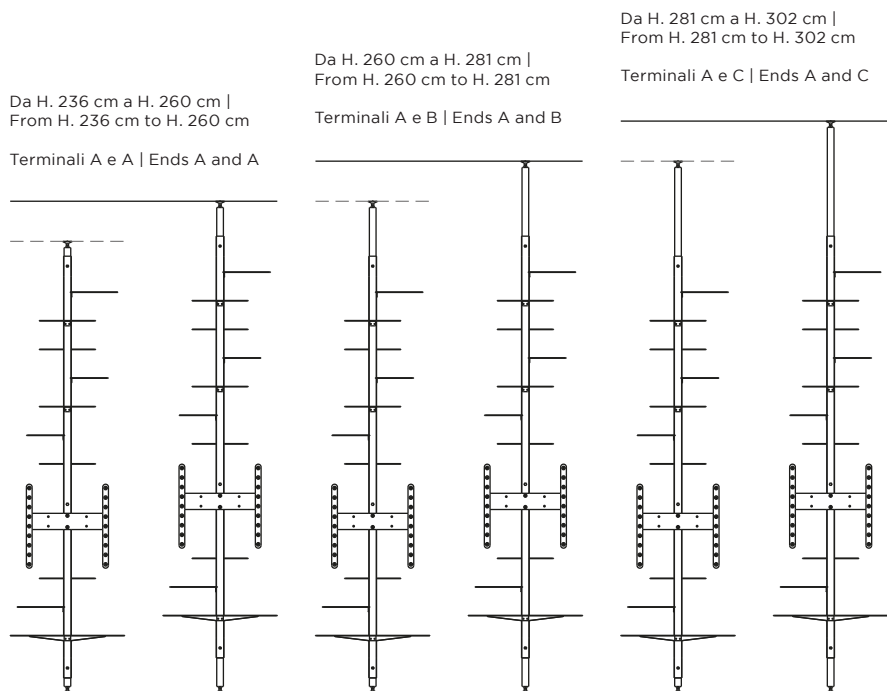

PIANTA | PLAN

FRONTE CONFIGURAZIONE 1 | CONFIGURATION #1 FRONT

ADELAIDE metal tv

Etagere | Etagere

Designer:
Anno | Year:
Materiali | Materials:

Claudio Bitetti
2019
Etagere terra soffitto con montante e mensole verniciate nero opaco | Etagere forced between floor and ceiling with matt black painted metal riser and shelves

SCHEMA ALTEZZE | HEIGHT SCHEME

ADELAIDE metal tv

Etagere | *Etagere*

Designer:
Anno | Year:
Materiali | Materials:

Claudio Bitetti
2019
Etagere terra soffitto con montante e mensole verniciate nero opaco | *Etagere forced between floor and ceiling with matt black painted metal riser and shelves*

SCHEMA ALTEZZE | HEIGHT SCHEME

ADELAIDE metal

Etagere | *Etagere*

Designer:
Anno | Year:
Materiali | Materials:

Claudio Bitetti
2019
Etagere terra soffitto con montante e mensole verniciate nero opaco | *Etagere forced between floor and ceiling with matt black painted metal riser and shelves*