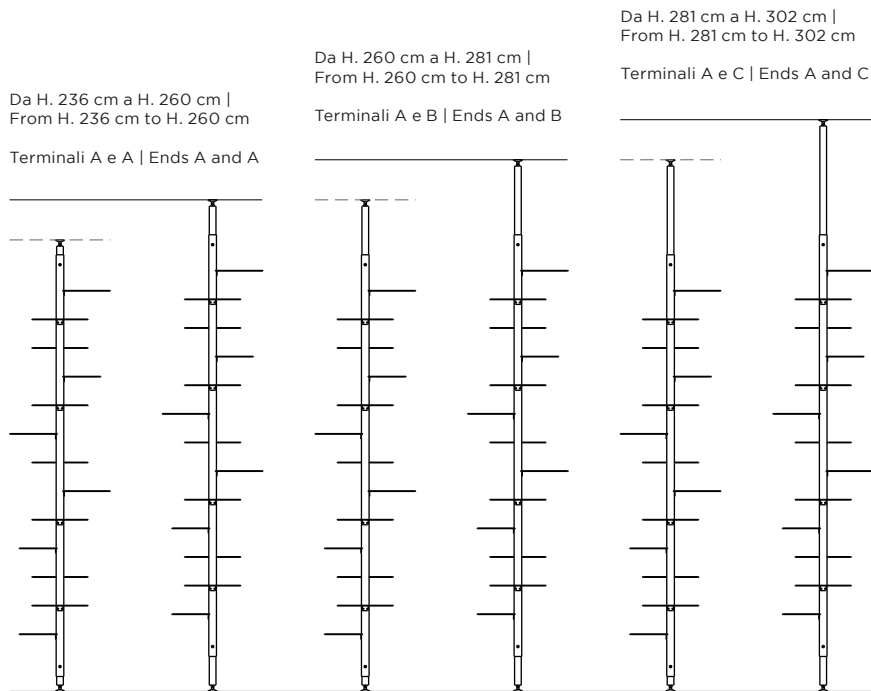

SCHEMA ALTEZZE | HEIGHT SCHEME

ADELAIDE metal

Etagere | *Etagere*

Designer:
Anno | Year:
Materiali | Materials:

Claudio Bitetti
2019
Etagere terra soffitto con montante e mensole verniciate nero opaco | *Etagere forced between floor and ceiling with matt black painted metal riser and shelves*