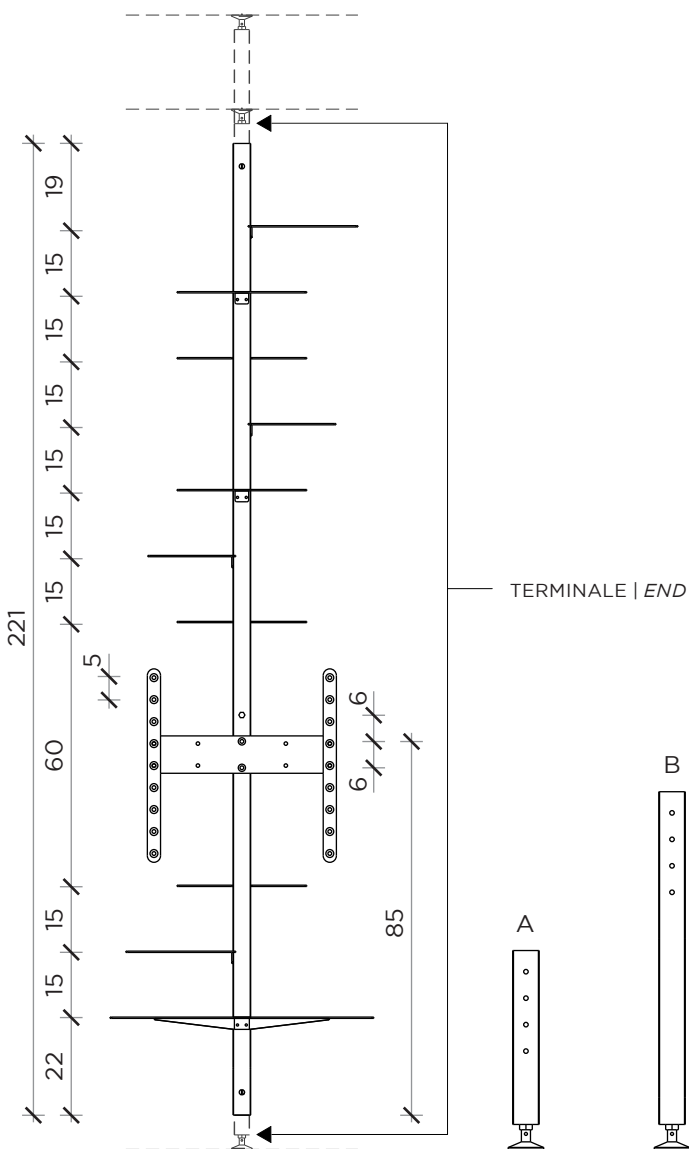

PIANTA | PLAN

FRONTE CONFIGURAZIONE 1 | CONFIGURATION #1 FRONT

ADELAIDE metal tv

Etagere | Etagere

Designer:
Anno | Year:
Materiali | Materials:

Claudio Bitetti
2019
Etagere terra soffitto con montante e mensole verniciate nero opaco | Etagere forced between floor and ceiling with matt black painted metal riser and shelves

SCHEMA ALTEZZE | HEIGHT SCHEME

ADELAIDE metal tv

Etagere | *Etagere*

Designer:
Anno | Year:
Materiali | Materials:

Claudio Bitetti
2019
Etagere terra soffitto con montante e mensole verniciate nero opaco | *Etagere forced between floor and ceiling with matt black painted metal riser and shelves*

PIANTA | PLAN

FRONTE | FRONT

ADELAIDE metal

Etagere | Etagere

Designer:
Anno | Year:
Materiali | Materials:

Claudio Bitetti
2019
Etagere terra soffitto con montante e mensole verniciate nero opaco | Etagere forced between floor and ceiling with matt black painted metal riser and shelves

SCHEMA ALTEZZE | HEIGHT SCHEME

ADELAIDE metal

Etagere | *Etagere*

Designer:
Anno | Year:
Materiali | Materials:

Claudio Bitetti
2019
Etagere terra soffitto con montante e mensole verniciate nero opaco | *Etagere forced between floor and ceiling with matt black painted metal riser and shelves*