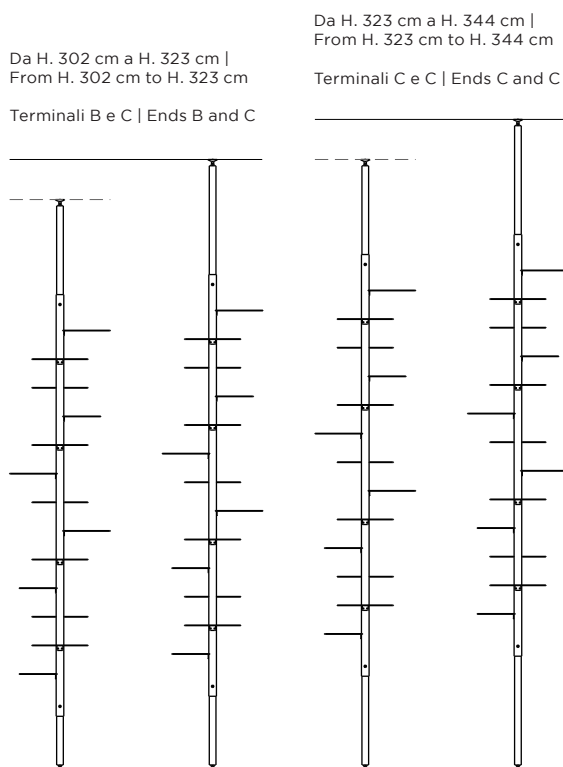

SCHEMA ALTEZZE | HEIGHT SCHEME

ADELAIDE metal tv

Etagere | *Etagere*

Designer:
Anno | Year:
Materiali | Materials:

Claudio Bitetti
2019
Etagere terra soffitto con montante e mensole verniciate nero opaco | *Etagere forced between floor and ceiling with matt black painted metal riser and shelves*

SCHEMA ALTEZZE | HEIGHT SCHEME

ADELAIDE metal

Etagere | *Etagere*

Designer:
Anno | Year:
Materiali | Materials:

Claudio Bitetti
2019
Etagere terra soffitto con montante e mensole verniciate nero opaco | *Etagere forced between floor and ceiling with matt black painted metal riser and shelves*