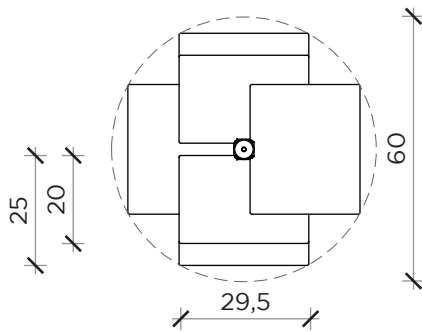

PIANTA | PLAN