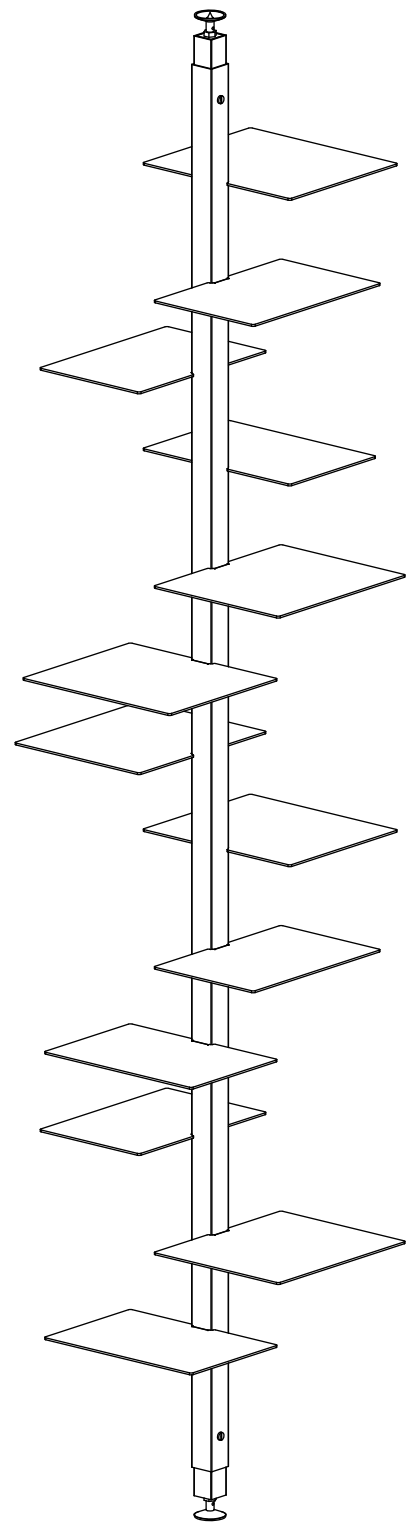

PIANTA | PLAN

FRONTE CONFIGURAZIONE 1 | CONFIGURATION #1 FRONT

ADELAIDE metal tv

Etagere | Etagere

Designer:
Anno | Year:
Materiali | Materials:

Claudio Bitetti
2019
Etagere terra soffitto con montante e mensole verniciate nero opaco | Etagere forced between floor and ceiling with matt black painted metal riser and shelves

SCHEMA ALTEZZE | HEIGHT SCHEME

ADELAIDE metal tv

Etagere | *Etagere*

Designer:
Anno | Year:
Materiali | Materials:

Claudio Bitetti
2019
Etagere terra soffitto con montante e mensole verniciate nero opaco | *Etagere forced between floor and ceiling with matt black painted metal riser and shelves*

PIANTA | PLAN

FRONTE | FRONT

ADELAIDE metal

Etagere | Etagere

Designer:
Anno | Year:
Materiali | Materials:

Claudio Bitetti
2019
Etagere terra soffitto con montante e mensole verniciate nero opaco | Etagere forced between floor and ceiling with matt black painted metal riser and shelves

SCHEMA ALTEZZE | HEIGHT SCHEME

ADELAIDE metal

Etagere | *Etagere*

Designer:
Anno | Year:
Materiali | Materials:

Claudio Bitetti
2019
Etagere terra soffitto con montante e mensole verniciate nero opaco | *Etagere forced between floor and ceiling with matt black painted metal riser and shelves*