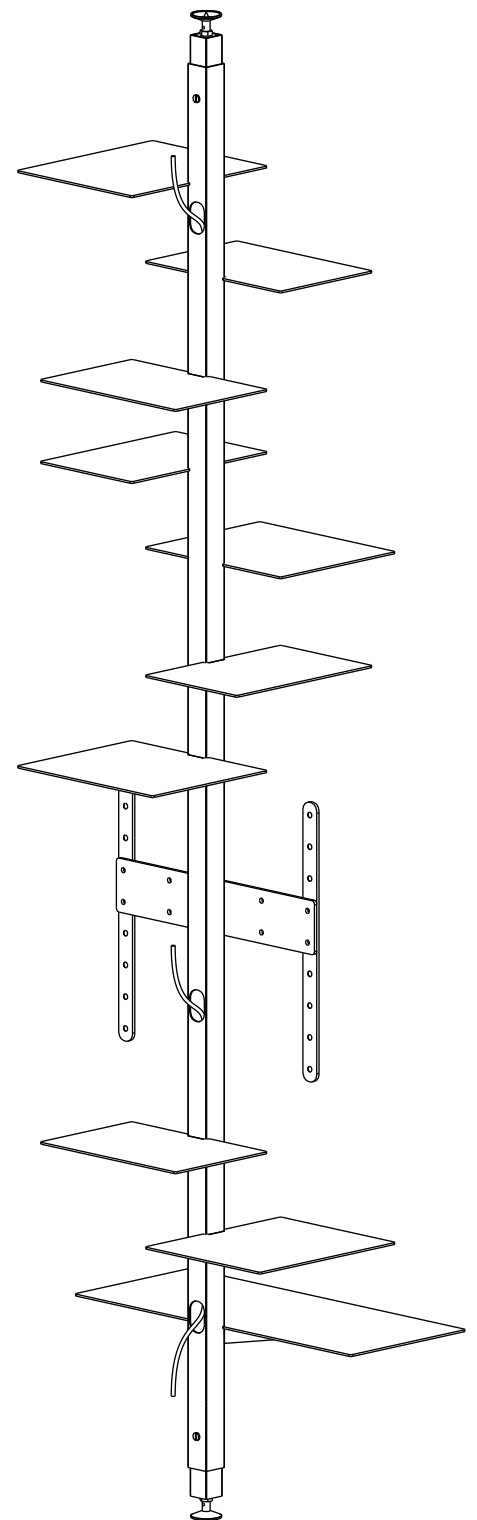

PIANTA | PLAN

FRONTE CONFIGURAZIONE 1 | CONFIGURATION #1 FRONT

ADELAIDE metal tv

Etagere | Etagere

Designer:
Anno | Year:
Materiali | Materials:

Claudio Bitetti
2019
Etagere terra soffitto con montante e mensole verniciate nero opaco | Etagere forced between floor and ceiling with matt black painted metal riser and shelves

SCHEMA ALTEZZE | HEIGHT SCHEME

ADELAIDE metal tv

Etagere | *Etagere*

Designer:
Anno | Year:
Materiali | Materials:

Claudio Bitetti
2019
Etagere terra soffitto con montante e mensole verniciate nero opaco | *Etagere forced between floor and ceiling with matt black painted metal riser and shelves*

PIANTA | PLAN

FRONTE | FRONT

ADELAIDE metal

Etagere | Etagere

Designer:
Anno | Year:
Materiali | Materials:

Claudio Bitetti
2019
Etagere terra soffitto con montante e mensole verniciate nero opaco | Etagere forced between floor and ceiling with matt black painted metal riser and shelves

SCHEMA ALTEZZE | HEIGHT SCHEME

ADELAIDE metal

Etagere | *Etagere*

Designer:
Anno | Year:
Materiali | Materials:

Claudio Bitetti
2019
Etagere terra soffitto con montante e mensole verniciate nero opaco | *Etagere forced between floor and ceiling with matt black painted metal riser and shelves*