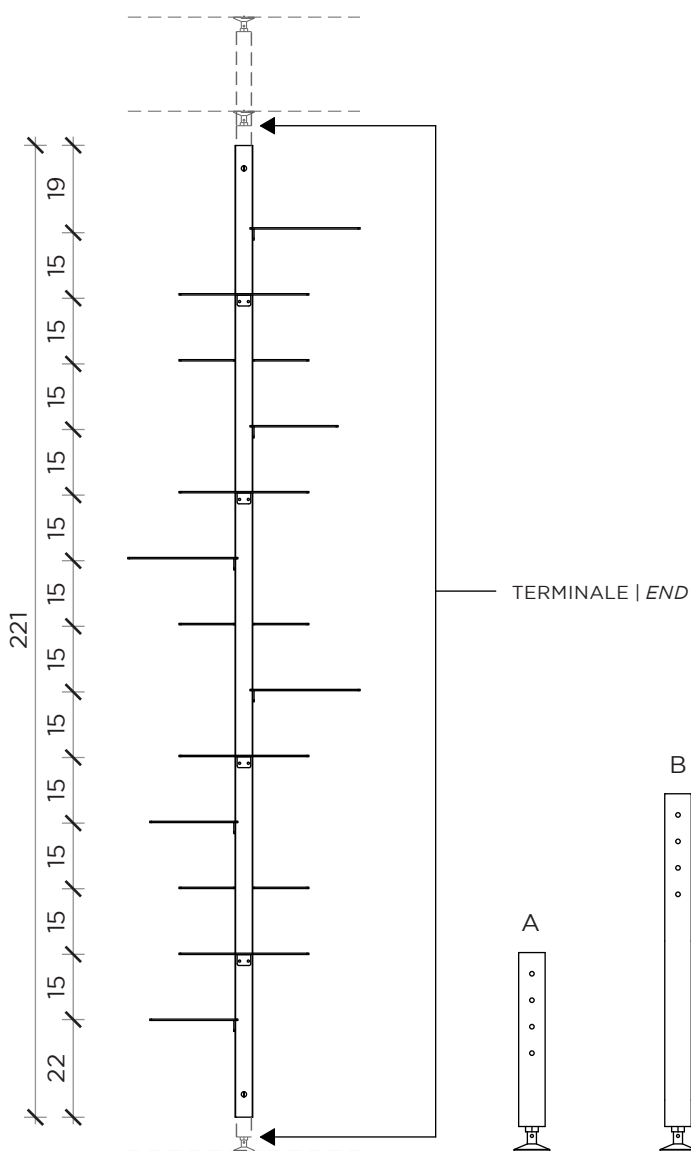

FRONTE | FRONT

ADELAIDE metal

Etagere | Etagere

Designer:
Anno | Year:
Materiali | Materials:

Claudio Bitetti
2019
Etagere terra soffitto con montante e mensole verniciate nero opaco | Etagere forced between floor and ceiling with matt black painted metal riser and shelves