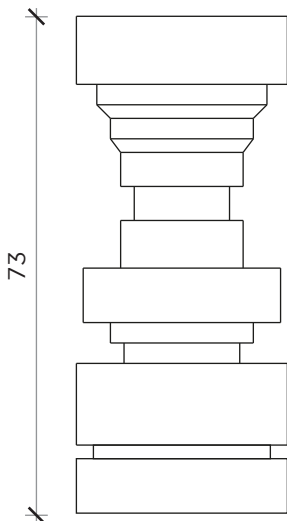

Designer: Claudio Bitetti
 Anno | Year: 2015
 Materiali | Materials: Sgabello in sughero tornito | Turned kork stool

PIANT A | PLAN

PIANT A | PLAN

PIANT A | PLAN

FRONTE | FRONT

FRONTE | FRONT

FRONTE | FRONT