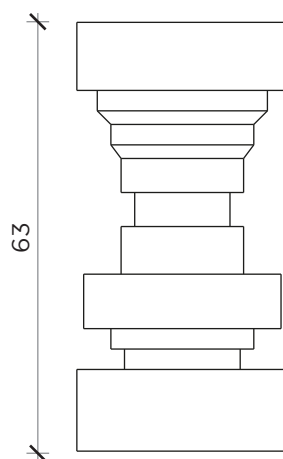

Designer: Claudio Bitetti
 Anno | Year: 2015
 Materiali | Materials: Sgabello in sughero tornito | Turned kork stool

PIANT A | PLAN

PIANT A | PLAN

PIANT A | PLAN

FRONTE | FRONT

FRONTE | FRONT

FRONTE | FRONT