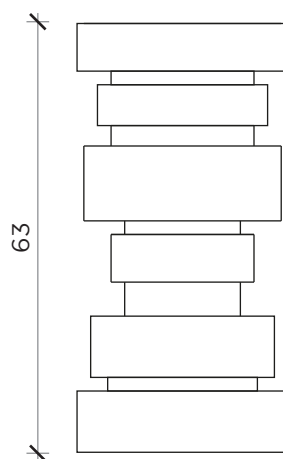

PIANT A | PLAN

PIANT A | PLAN

PIANT A | PLAN

FRONTE | FRONT

FRONTE | FRONT

FRONTE | FRONT

KING

Sgabello | Stool

Designer: Claudio Bitetti
 Anno | Year: 2015
 Materiali | Materials: Sgabello in sughero tornito | Turned kork stool

PIANT A | PLAN

PIANT A | PLAN

PIANT A | PLAN

FRONTE | FRONT

FRONTE | FRONT

FRONTE | FRONT

QUEEN

Sgabello | Stool

Designer: Claudio Bitetti
Anno | Year: 2015
Materiali | Materials: Sgabello in sughero tornito | Turned kork stool