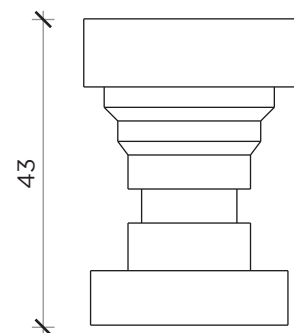

Designer: Claudio Bitetti
 Anno | Year: 2015
 Materiali | Materials: Sgabello in sughero tornito | Turned kork stool

PIANT A | PLAN

PIANT A | PLAN

PIANT A | PLAN

FRONTE | FRONT

FRONTE | FRONT

FRONTE | FRONT