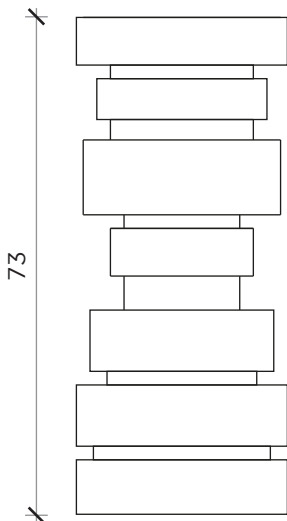

PIANT A | PLAN

PIANT A | PLAN

PIANT A | PLAN

FRONTE | FRONT

FRONTE | FRONT

FRONTE | FRONT

KING

Sgabello | Stool

Designer: Claudio Bitetti
 Anno | Year: 2015
 Materiali | Materials: Sgabello in sughero tornito | Turned kork stool

PIANT A | PLAN

PIANT A | PLAN

PIANT A | PLAN

FRONTE | FRONT

FRONTE | FRONT

FRONTE | FRONT

QUEEN

Sgabello | Stool

Designer: Claudio Bitetti
Anno | Year: 2015
Materiali | Materials: Sgabello in sughero tornito | Turned kork stool