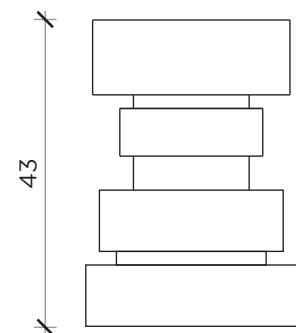

PIANT A | PLAN

PIANT A | PLAN

PIANT A | PLAN

FRONTE | FRONT

FRONTE | FRONT

FRONTE | FRONT

KING

Sgabello | Stool

Designer: Claudio Bitetti
 Anno | Year: 2015
 Materiali | Materials: Sgabello in sughero tornito | Turned kork stool

PIANT A | PLAN

PIANT A | PLAN

PIANT A | PLAN

FRONTE | FRONT

FRONTE | FRONT

FRONTE | FRONT