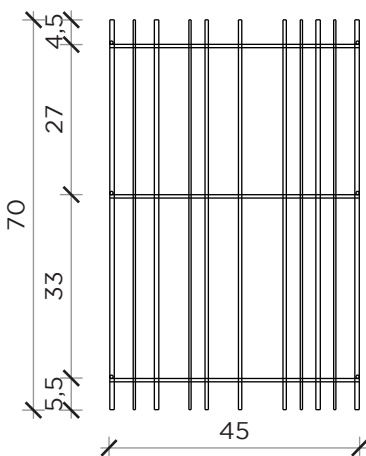

FRONTE | FRONT

METRICA WALL D

Libreria | Bookcase

Designer: Ctrlzak
Anno | Year: 2018
Materiali | Materials: Struttura in metallo verniciato con ripiani in vetro | Painted metal structure with glass shelves