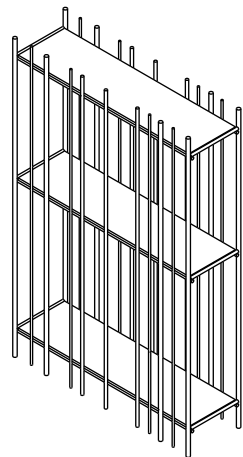

PIANTA | PLAN

FRONTE | FRONT

METRICA WALL B

Libreria | Bookcase

Designer: Ctrlzak
 Anno | Year: 2018
 Materiali | Materials: Struttura in metallo verniciato con ripiani in vetro | Painted metal structure with glass shelves

PIANTA | PLAN

FRONTE | FRONT

METRICA WALL C

Libreria | Bookcase

Designer: Ctrlzak
 Anno | Year: 2018
 Materiali | Materials: Struttura in metallo verniciato con ripiani in vetro | Painted metal structure with glass shelves

PIANTA | PLAN

FRONTE | FRONT

METRICA WALL D

Libreria | Bookcase

Designer: Ctrlzak
 Anno | Year: 2018
 Materiali | Materials: Struttura in metallo verniciato con ripiani in vetro | Painted metal structure with glass shelves