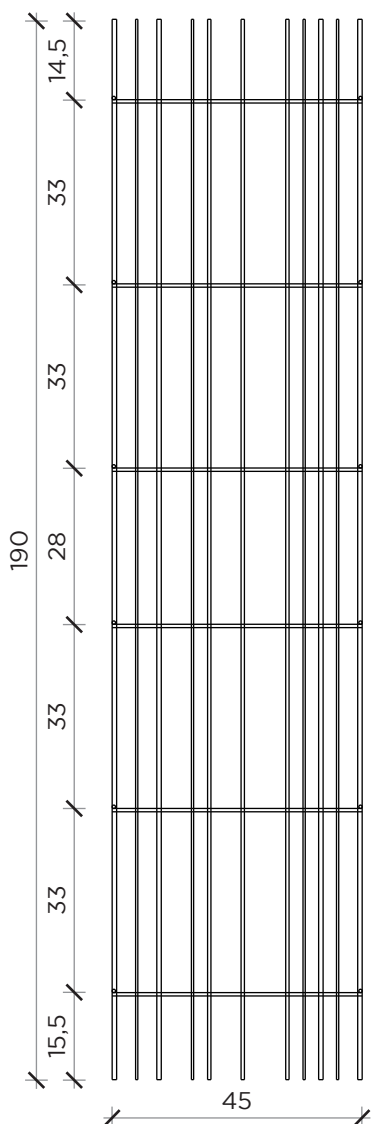

PIANTA | PLAN

FRONTE | FRONT

METRICA WALL C

Libreria | Bookcase

Designer: Ctrlzak
Anno | Year: 2018
Materiali | Materials: Struttura in metallo verniciato con ripiani in vetro | Painted metal structure with glass shelves