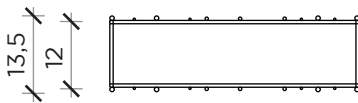

PIANTA | PLAN