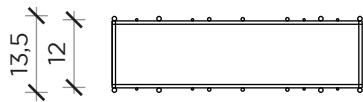

PIANTA | PLAN