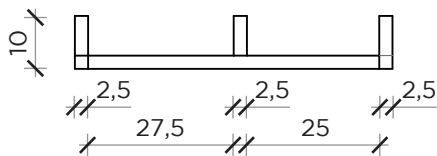

PIANTA | PLAN

FRONTE | FRONT

LATO | SIDE

ANTOLOGIA A

Libreria | Bookshelf

Designer: Studio 14
 Anno | Year: 2013
 Materiali | Materials: Libreria a parete in metallo verniciato | Painted metal wall bookshelf