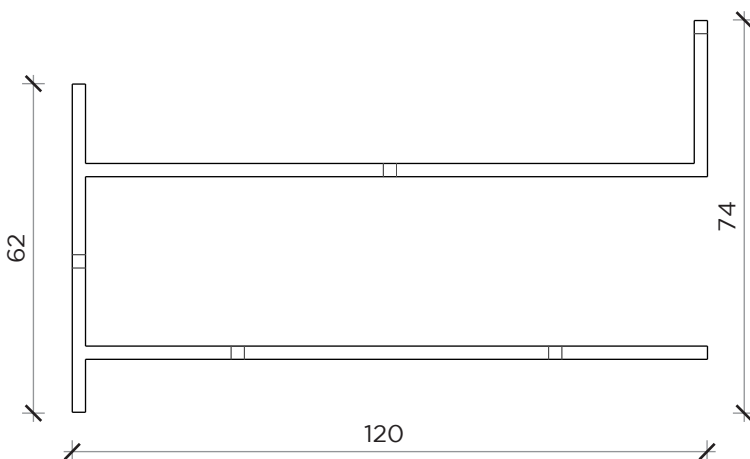

FRONTE | FRONT