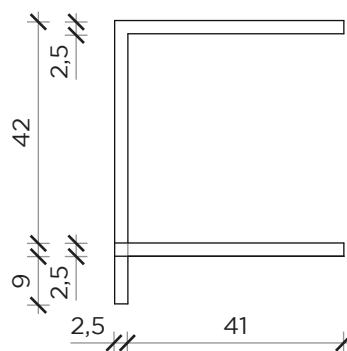

LATO | SIDE

ANTOLOGIA G

Libreria | Bookshelf

Designer: Studio 14
Anno | Year: 2014
Materiali | Materials: Libreria a parete in metallo verniciato | Painted metal wall bookshelf