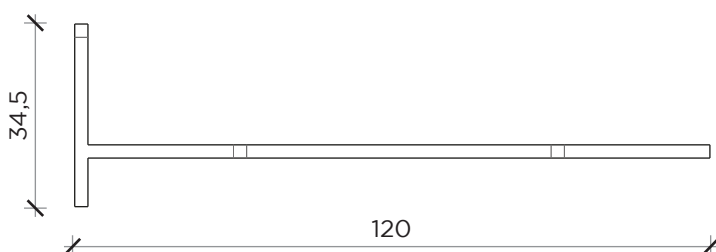

FRONTE | FRONT