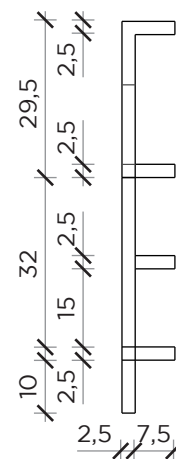

LATO | SIDE

ANTOLOGIA C

Libreria | Bookshelf

Designer: Studio 14
Anno | Year: 2013
Materiali | Materials: Libreria a parete in metallo verniciato | Painted metal wall bookshelf