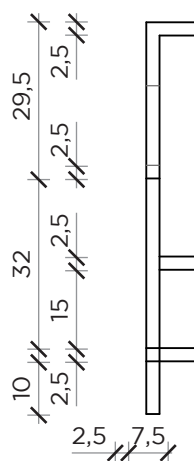

PIANTA | PLAN

FRONTE | FRONT

LATO | SIDE

ANTOLOGIA A

Libreria | Bookshelf

Designer: Studio 14
 Anno | Year: 2013
 Materiali | Materials: Libreria a parete in metallo verniciato | Painted metal wall bookshelf