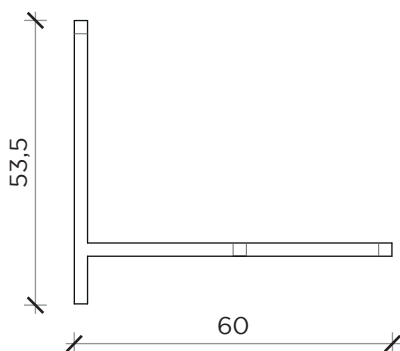

FRONTE | FRONT