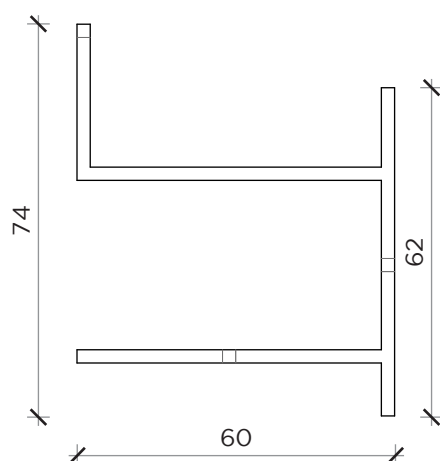

FRONTE | FRONT