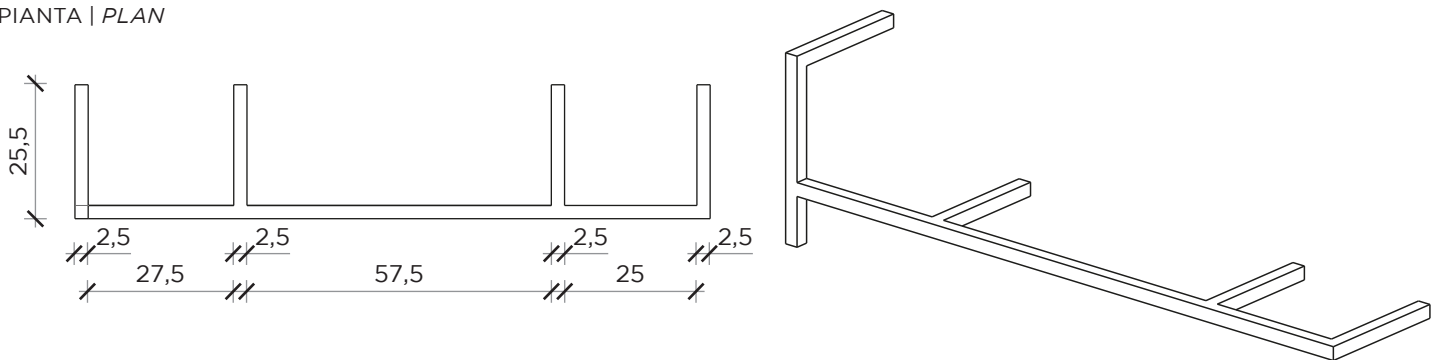

PIANTA | PLAN