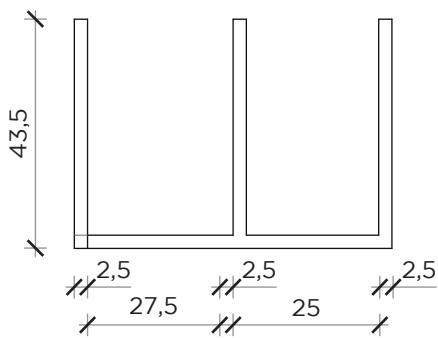

PIANTA | PLAN