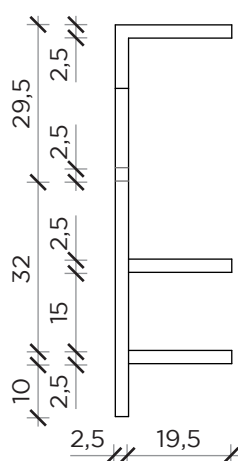

LATO | SIDE

ANTOLOGIA B

Libreria | Bookshelf

Designer: Studio 14
Anno | Year: 2013
Materiali | Materials: Libreria a parete in metallo verniciato | Painted metal wall bookshelf