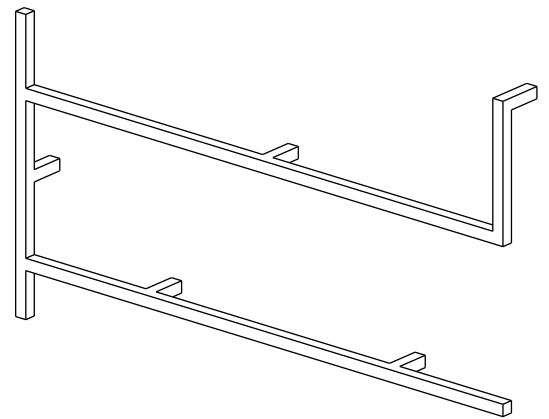

PIANTA | PLAN