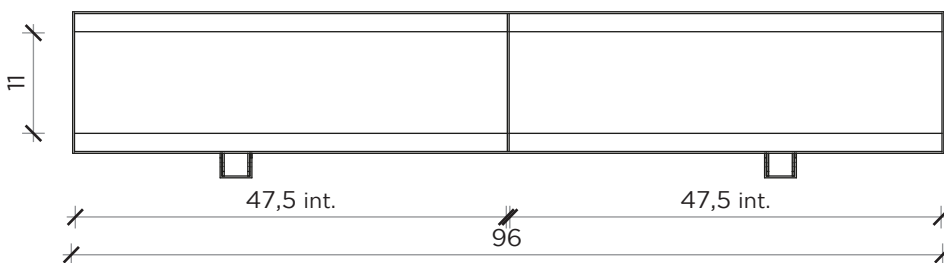

FRONTE | FRONT