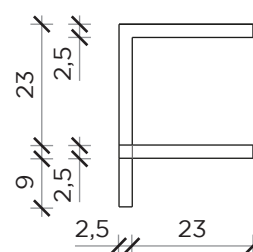

LATO | SIDE

ANTOLOGIA F

Libreria | Bookshelf

Designer: Studio 14
Anno | Year: 2014
Materiali | Materials: Libreria a parete in metallo verniciato | Painted metal wall bookshelf