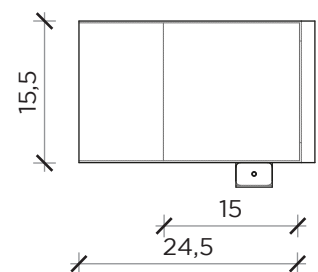

LATO | SIDE

ANTOLOGIA

Contenitore | *Open unit*

Designer: Studio 14
Anno | Year: 2014
Materiali | Materials: Contenitore a giorno in metallo verniciato | *Painted metal open unit*