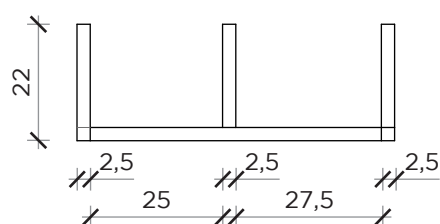

PIANTA | PLAN