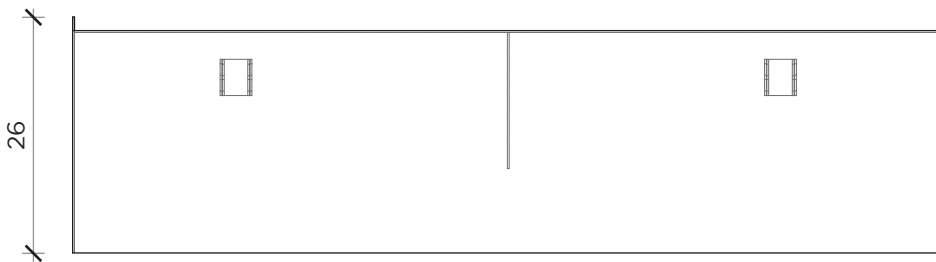

PIANTA | PLAN