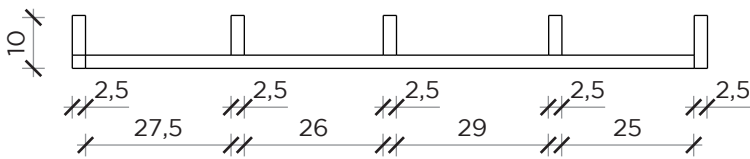

PIANTA | PLAN