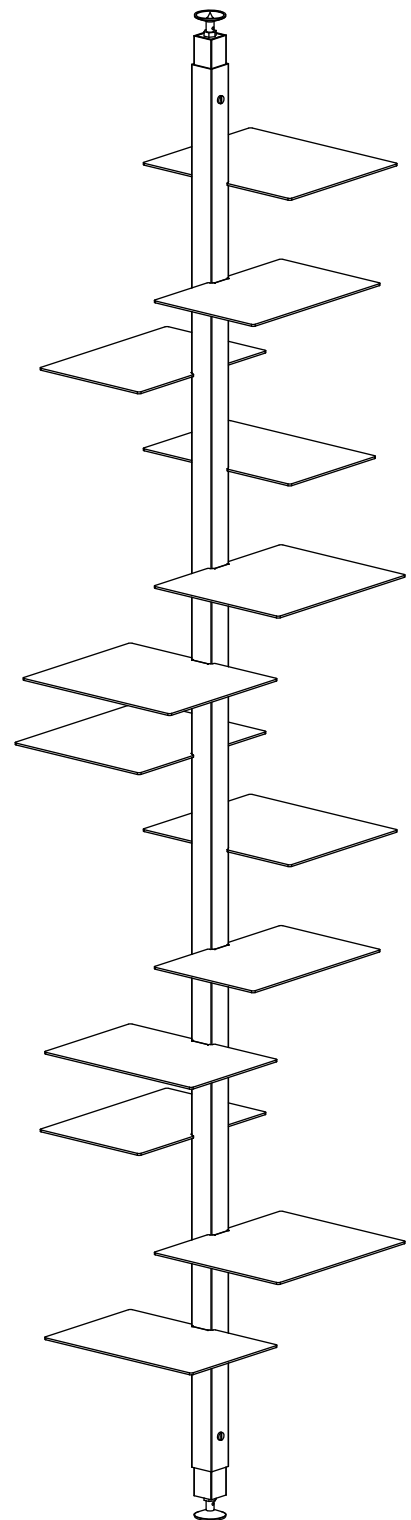

FRONTE | FRONT

ADELAIDE metal

Etagere | Etagere

Designer:
Anno | Year:
Materiali | Materials:

Claudio Bitetti
2019
Etagere terra soffitto con montante e mensole verniciate nero opaco | Etagere forced between floor and ceiling with matt black painted metal riser and shelves