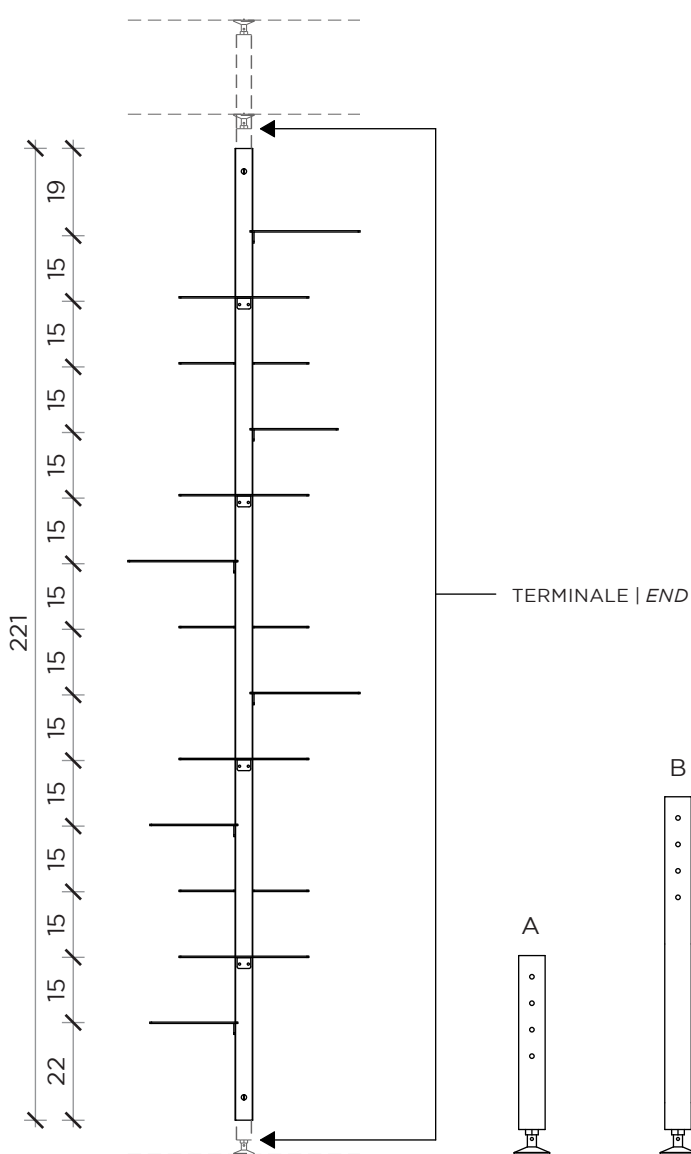

FRONTE | FRONT

ADELAIDE metal

Etagere | Etagere

Designer:
Anno | Year:
Materiali | Materials:

Claudio Bitetti
2019
Etagere terra soffitto con montante e mensole verniciate nero opaco | Etagere forced between floor and ceiling with matt black painted metal riser and shelves