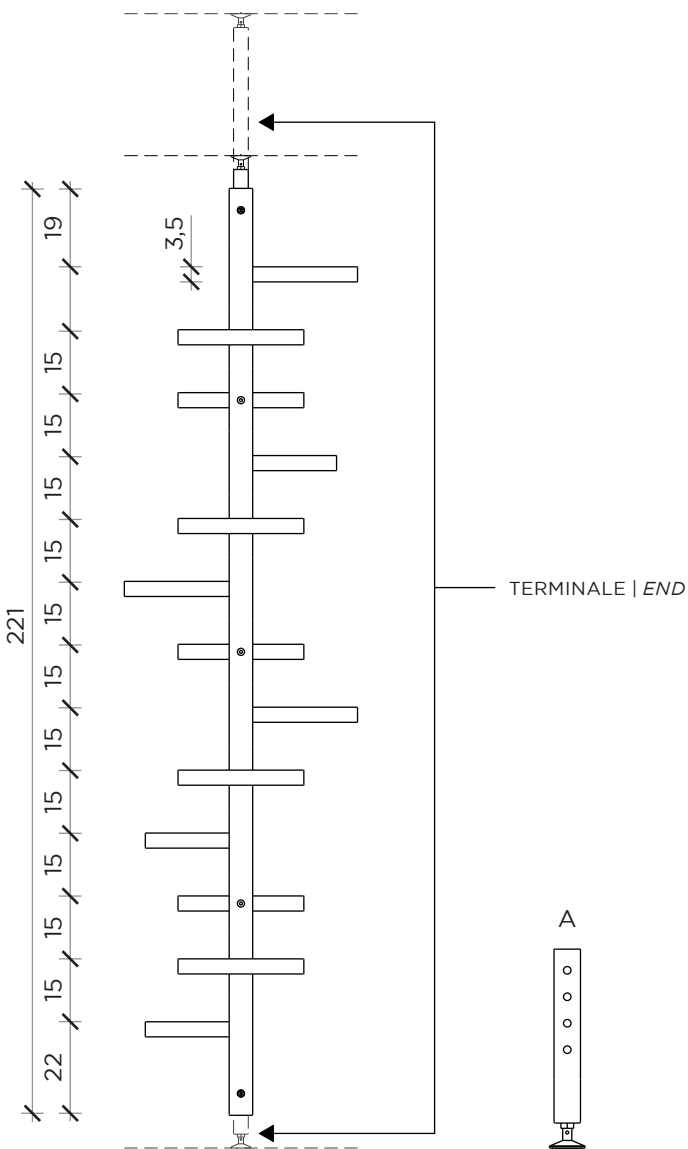

FRONTE | FRONT

ADELAIDE wood

Etagere | *Etagere*

Designer:
Anno | Year:
Materiali | Materials:

Claudio Bitetti
2019
Etagere terra soffitto con montante e mensole in legno | *Etagere forced between floor and ceiling with solid wood riser and shelves*