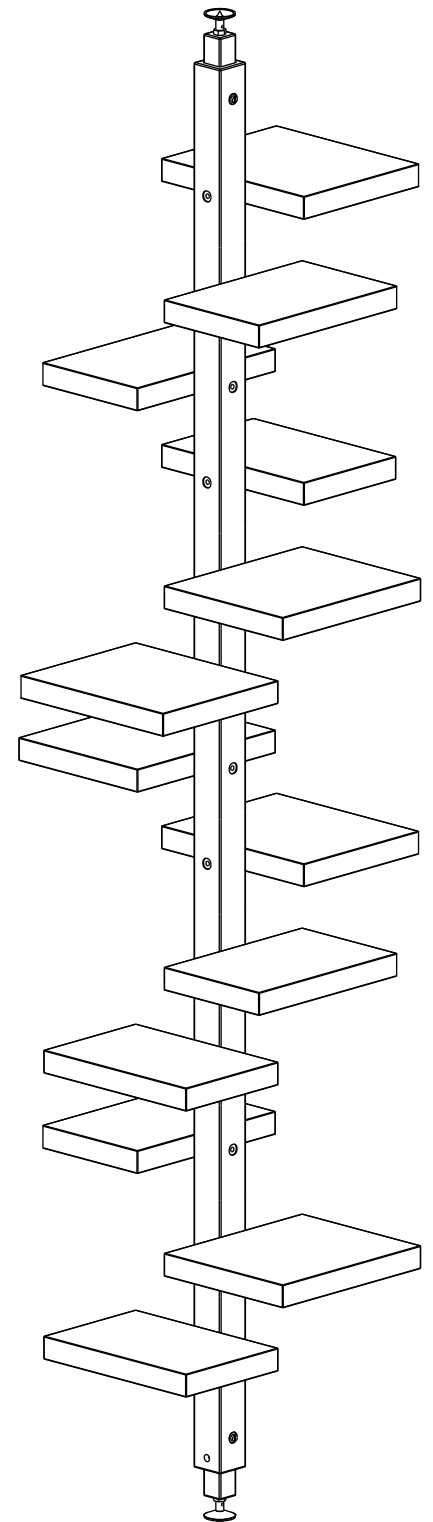

FRONTE | FRONT

ADELAIDE wood

Etagere | *Etagere*

Designer:
Anno | Year:
Materiali | Materials:

Claudio Bitetti
2019
Etagere terra soffitto con montante e mensole in legno | *Etagere forced between floor and ceiling with solid wood riser and shelves*